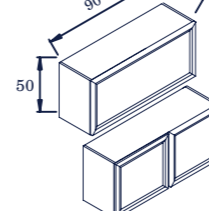

BLO / 30
V28 Silver

LOWER- Open Unit
* Without Front
* 2 Shelves

BH2 / 60

HOOD- Unit
* 1 Front 60×37.5 cm.

BH / 90

HOOD- Unit
* 1 Front 90x50 Or
* 2 Fronts 45×50 cm.

BH2 / 90,80

HOOD- Unit
* 1 Front 90x37.5 Or
* 2 Fronts 45x37.5 cm.