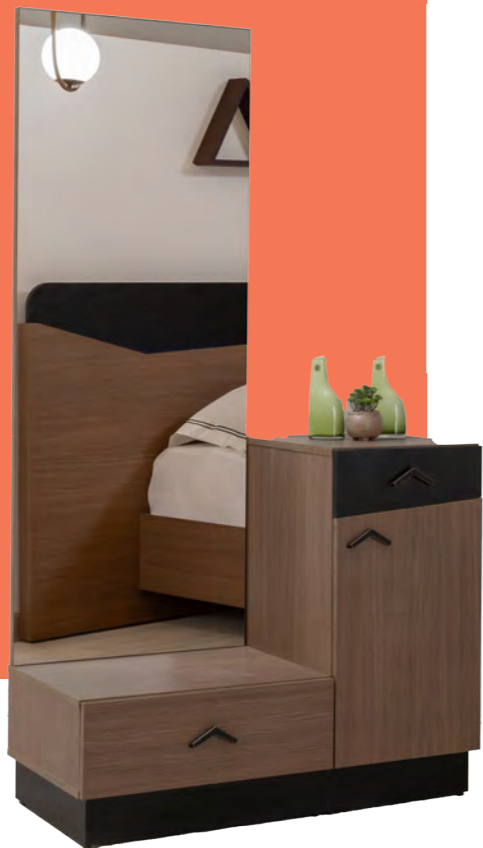

FULL SET
INCLUDES

BED 160
DRESSER+MIRROR

2 NIGHTSTANDS
WARDROBE 220 (HINGED)

SENSO

SIZE 160

W:240cm
H:102cm
D:202cm

W:55cm
H:32cm
D:40cm

SOLD AS A FULL SET
AND NOT SEPERATELY

SIZE 160

W:164cm
H:90cm
D:200cm

W:48cm
H:34cm
D:39cm

W:80cm
H:75cm
D:45cm

SIZE 220

W:119cm
H:197cm
D:55cm

FULL SET
INCLUDES

BED 160
DRESSER+MIRROR