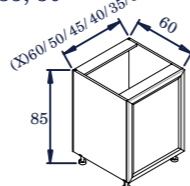

BL / 60, 50, 45, 40,
35, 30

BL / 60, 50, 45, 40,
35, 30

LOWER- Unit
* 1 Front (X)×75 cm.
* 1 Shelf