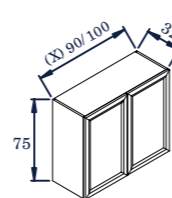

BS / 120,110,100, 90,60

SINK- Unit
* 2 Fronts (X/2)×75 cm.

BH / 60

HOOD- Unit
* 1 Front 60×50 cm.

BH2 / 90

Tail- Unit 2
* 1 Front (X) ×37.5 cm.
* 2 Fronts (X) ×169.5 cm.
* 2 Shelves

BUD / 100, 90

DISH- Unit
* 2 Fronts (X/2) ×75 cm.
* Open Bottom