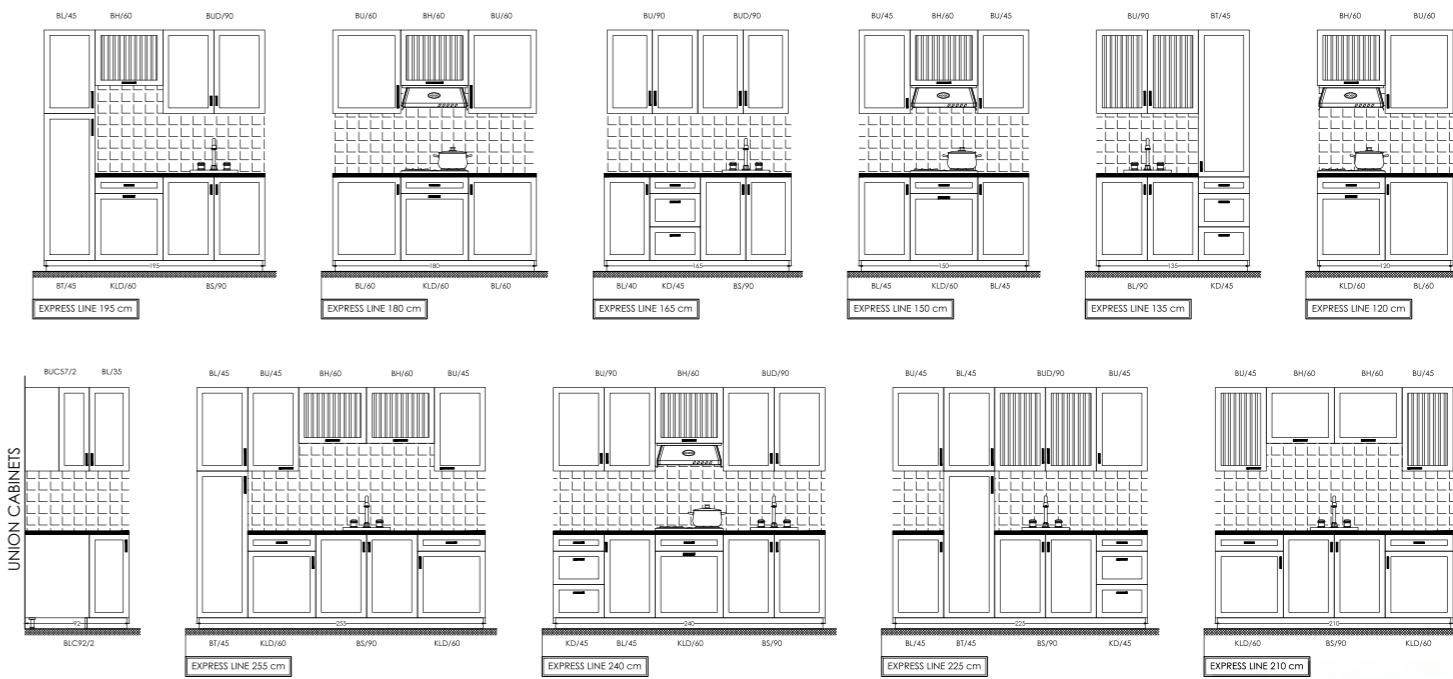

LINE
182 CM

Athina kitchen 120 CM -A

Athina kitchen 140 CM -A

Athina kitchen 140 CM -B

Athina kitchen 160 CM-B

Athina kitchen 162 CM-A

Athina kitchen 182 CM-A

Athina kitchen 182 CM-B

Athina kitchen 202 CM-B

LINE
120 CM

LINE
140 CM

LINE
162 CM

EXPRESS TECHNICAL DRAWINGS

EXPRESS
LINE PARIS

EXPRESS
LINE PEKING

FRONTS WITH WOODEN FILLER