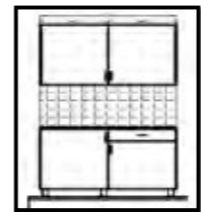

ATHENA

- ALL ABOVE PRICES INCLUDE VAT TAX, BUT DON'T INCLUDE PRICE FOR THE WORKING TOPS, ACCESSORIES & KITCHEN EQUIPMENTS.

- STANDARD DESIGNS NOT CUSTOMIZED FOR ALL ATHENA KITCHENS.

LINE
182 CM

Athina kitchen 120 CM -A