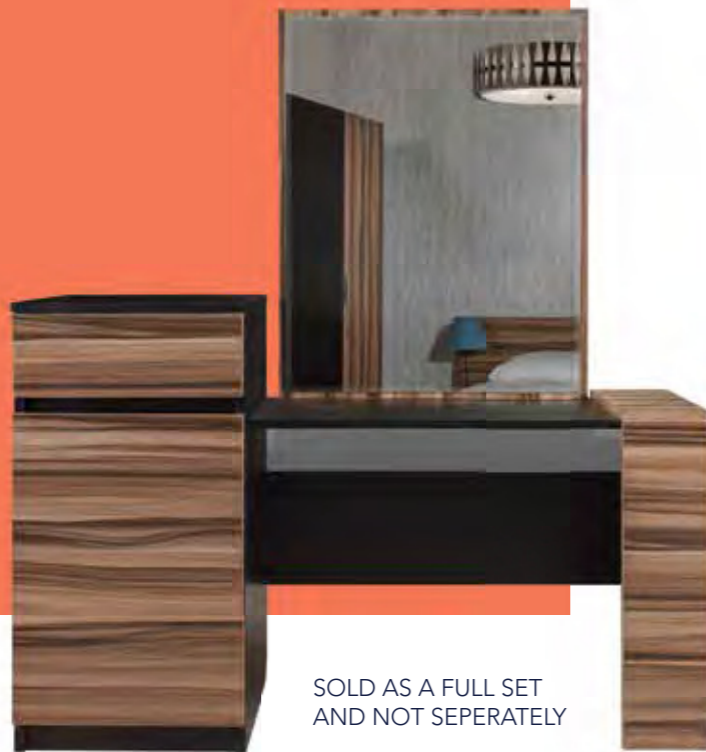

BED 150
DRESSER+MIRROR

2 NIGHTSTANDS
WARDROBE 200 (HINGED)

MOMENTO

SIZE 160

W:160cm
H:90cm
D:200cm

W:50cm
H:33cm
D:42cm

SOLD AS A FULL SET
AND NOT SEPERATELY

W:120cm
H:82cm
D:47cm