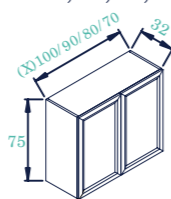

KBD / 45

Bambo Drawer-Unit
* 2 Drawers(X)×15.1 cm.

BUO / 20
V28 Silver

UPPER- Open Unit
* Without Front
* 2 Shelves

BU / 60, 50, 45, 40,
35, 30, 27

UPPER- Unit
* 1 Front (X) ×75 cm.
* 1 Shelf

BU / 100, 90, 80, 70