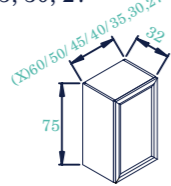

BU / 60, 50, 45, 40,
35, 30, 27

BU / 60, 50, 45, 40,
35, 30, 27

UPPER- Unit
* 1 Front (X) ×75 cm.
* 1 Shelf