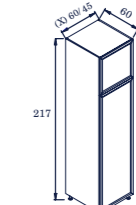

BH2 / 60, 45

Tail- Unit 2
* 1 Front (X) ×37.5 cm.
* 1 Front (X) ×169.5 cm.
* 2 Shelves