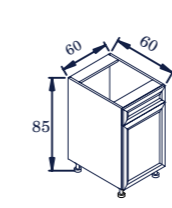

BL / 100, 90, 80, 70

LOWER- Unit
* 2 Fronts (X/2)×75 cm.
* 1 Shelf

KD / 45, 60,90

Drawer-Unit
* 1 Drawers(X)×15.1 cm.
* 2 Drawer (X)×30 cm.

KLD / 60

LOWER 1 Drawer-Unit
* 1 Drawer 60×15.1 cm.
* 1 Front 60×59.8 cm.
* 1 Shelf