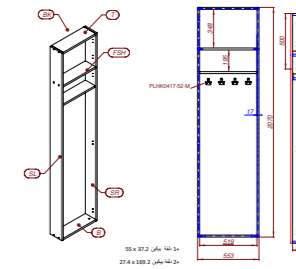

Side panels

Co mish

Light Co mish

SKirting

Plastic Profile