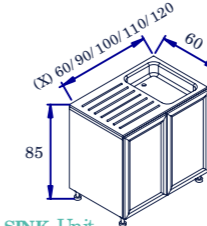

BS / 120,110,100, 90,60

SINK- Unit
* 2 Fronts (X/2)×75 cm.

BH / 60

HOOD- Unit
* 1 Front 60×50 cm.

BH2 / 90

Tail- Unit 2
* 1 Front (X) ×37.5 cm.
* 2 Fronts (X) ×169.5 cm.
* 2 Shelves

BUD / 100, 90

DISH- Unit
* 2 Fronts (X/2) ×75 cm.
* Open Bottom