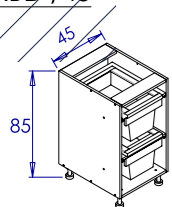

BSK / 50

SINK- Unit
* 1 Front (X)×75 cm.

BH2 / 60, 45

Tail- Unit 2
* 1 Front (X) ×37.5 cm.
* 1 Front (X) ×169.5 cm.
* 2 Shelves

KBD / 45

Bambo Drawer-Unit
* 2 Drawers(X)×15.1 cm.

BUO / 20
V28 Silver

UPPER- Open Unit
* Without Front
* 2 Shelves