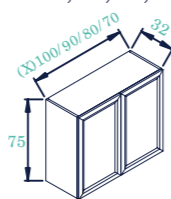

BU / 100, 90, 80, 70

BU / 100, 90, 80, 70

UPPER- Unit
* 2 Fronts (X/2)×75 cm.
* 1 Shelf