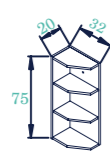

BSK / 50

SINK- Unit
* 1 Front (X)×75 cm.

BH2 / 60, 45

Tail- Unit 2
* 1 Front (X) ×37.5 cm.
* 1 Front (X) ×169.5 cm.
* 2 Shelves

KBD / 45

Bambo Drawer-Unit
* 2 Drawers(X)×15.1 cm.

BUO / 20
V28 Silver

UPPER- Open Unit
* Without Front
* 2 Shelves