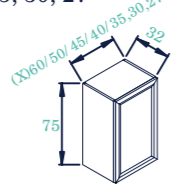

KBD / 45

Bambo Drawer-Unit
* 2 Drawers(X)×15.1 cm.

BUO / 20
V28 Silver

UPPER- Open Unit
* Without Front
* 2 Shelves

BU / 60, 50, 45, 40,
35, 30, 27

UPPER- Unit
* 1 Front (X) ×75 cm.
* 1 Shelf

BU / 100, 90, 80, 70