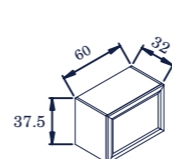

BH2 / 60

HOOD- Unit
* 1 Front 60×37.5 cm.