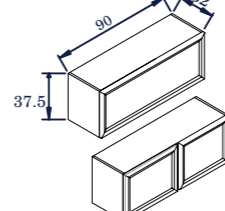

BLO / 30
V28 Silver

LOWER- Open Unit
* Without Front
* 2 Shelves

BH2 / 60

HOOD- Unit
* 1 Front 60×37.5 cm.

BH / 90

HOOD- Unit
* 1 Front 90x50 Or
* 2 Fronts 45×50 cm.

BH2 / 90,80

HOOD- Unit
* 1 Front 90x37.5 Or
* 2 Fronts 45x37.5 cm.