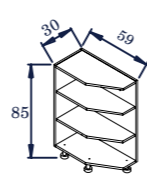

BLO / 30
V28 Silver

LOWER- Open Unit
* Without Front
* 2 Shelves