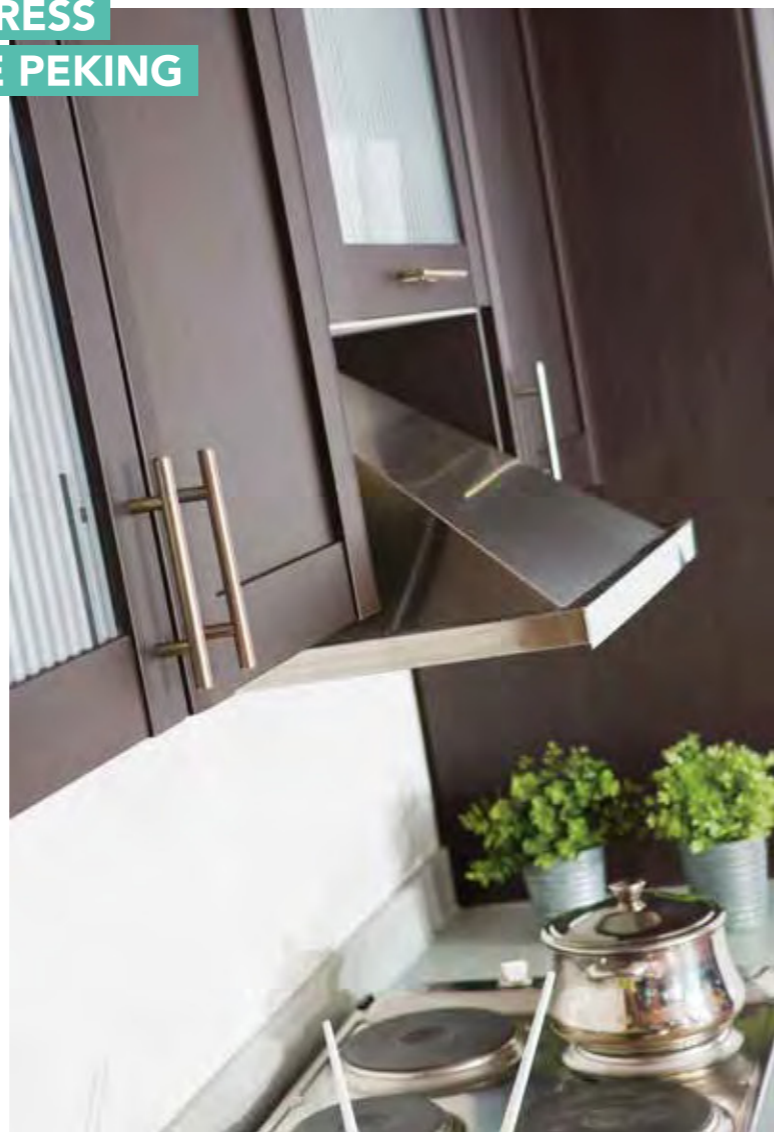

Athina kitchen 202 CM-B

LINE
120 CM

LINE
140 CM

LINE
162 CM

EXPRESS TECHNICAL DRAWINGS

EXPRESS
LINE PARIS

EXPRESS
LINE PEKING

FRONTS WITH WOODEN FILLER

- F 45 X 75 CM F 60 X 75 CM F 45 X 75 CM F 60 X 75 CM
- F 40 X 75 CM F 35 X 75 CM
- F 30 X 75 CM F 25 X 75 CM
- F 60 X 50 CM F 60 X 60 CM
- F 27 X 75 CM F 45 X 132 CM
- F 90 X 50 CM F 60 X 132 CM

FRONTS WITH GLASS FILLER