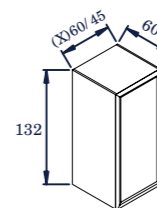

BT / 60, 45

Tail- Unit
* 1 Front. (X)×132 cm
* 2 Shelves