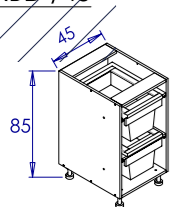

KBD / 45

TECHNICAL DRAWINGS KITCHEN CABINETS

KBD / 45

Bambo Drawer-Unit
* 2 Drawers(X)×15.1 cm.