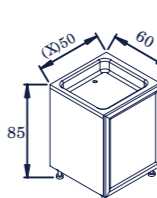

BSK / 50

SINK- Unit
* 1 Front (X)×75 cm.