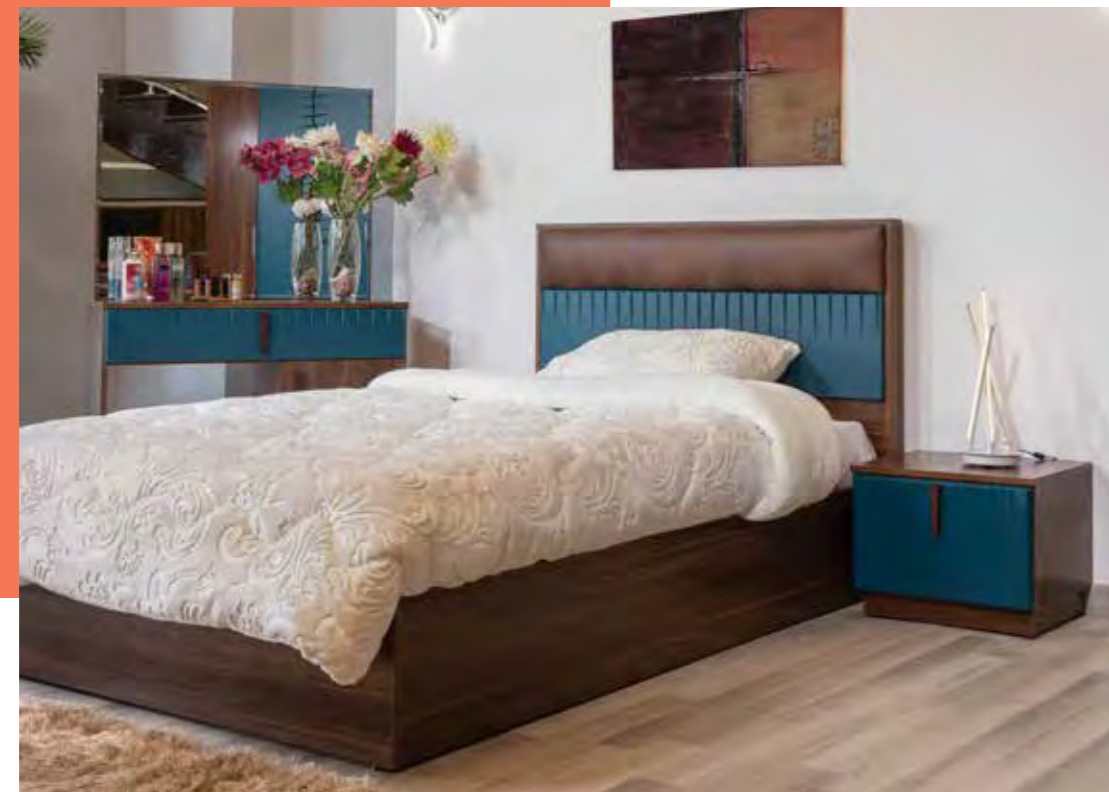

VIDA 120

W:120cm
H:110cm
D:200m

SIZE 120

W:50cm
H:40cm
D:40cm