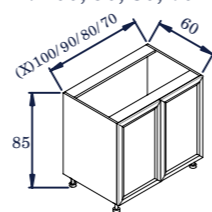

BL / 100, 90, 80, 70

BL / 100, 90, 80, 70

LOWER- Unit
* 2 Fronts (X/2)×75 cm.
* 1 Shelf