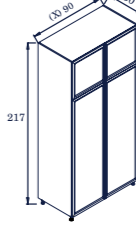

BS / 120,110,100, 90,60

SINK- Unit
* 2 Fronts (X/2)×75 cm.

BH / 60

HOOD- Unit
* 1 Front 60×50 cm.

BH2 / 90

Tail- Unit 2
* 1 Front (X) ×37.5 cm.
* 2 Fronts (X) ×169.5 cm.
* 2 Shelves

BUD / 100, 90

DISH- Unit
* 2 Fronts (X/2) ×75 cm.
* Open Bottom