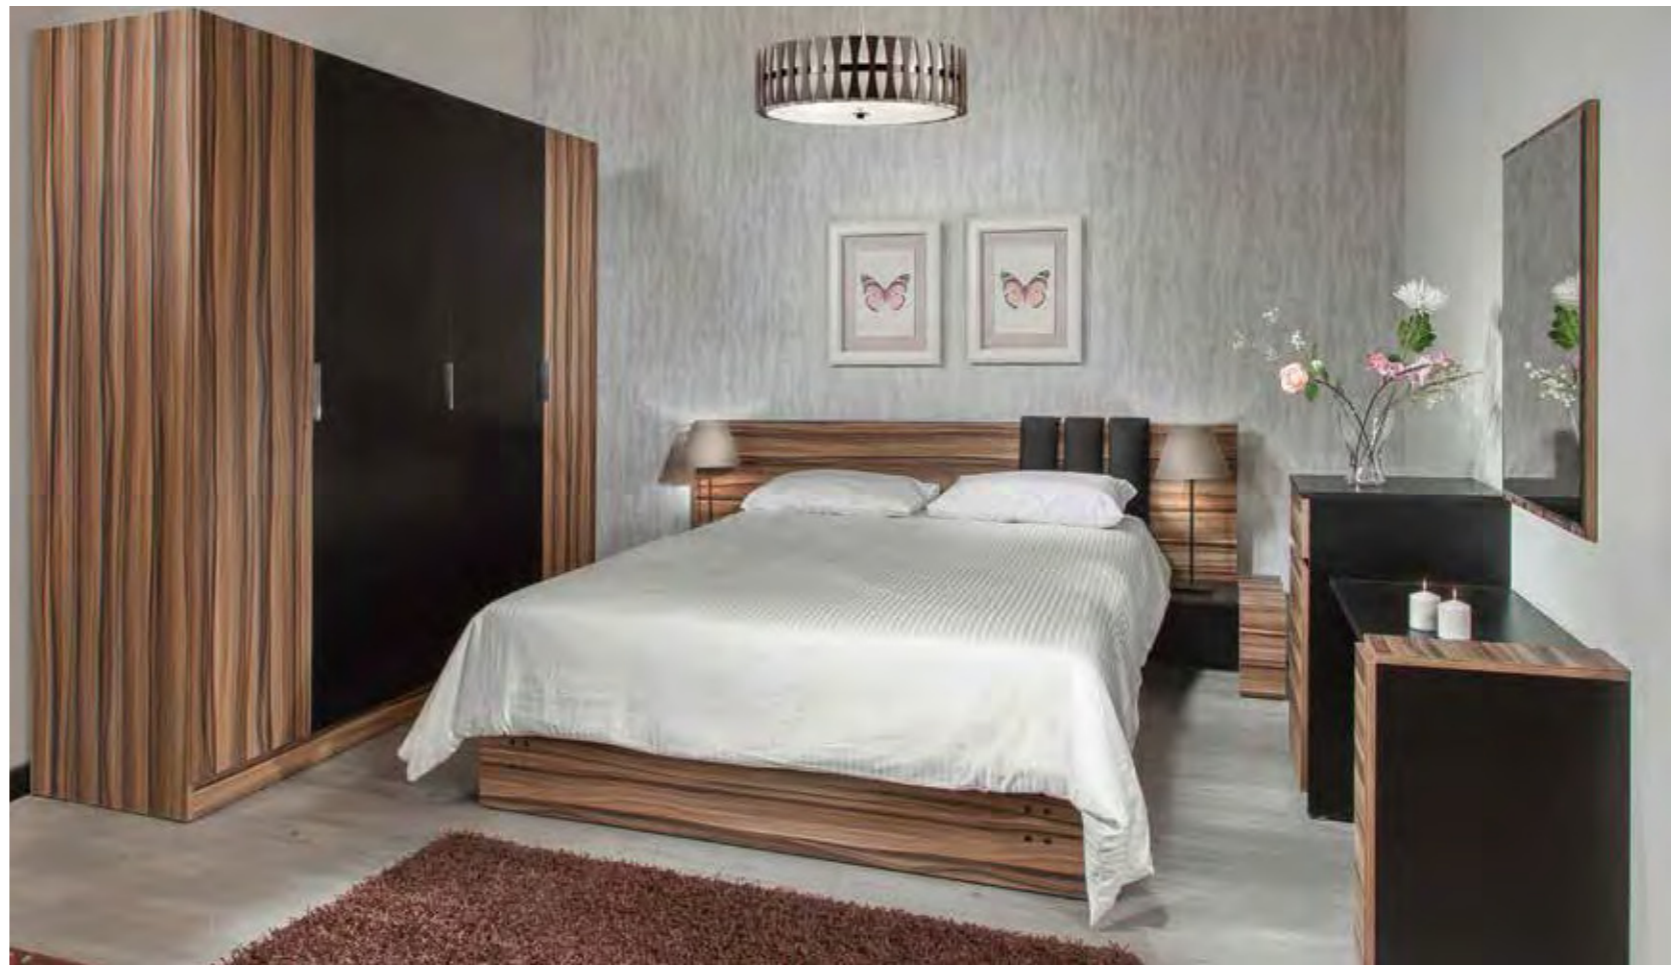

BED 150
DRESSER+MIRROR

2 NIGHTSTANDS
WARDROBE 200 (HINGED)

MOMENTO

SIZE 160

W:160cm
H:90cm
D:200cm

W:50cm
H:33cm
D:42cm

SOLD AS A FULL SET
AND NOT SEPERATELY

W:120cm
H:82cm
D:47cm

SIZE 200

W:200cm
H:210cm
D:55cm

FULL SET
INCLUDES

BED 160
DRESSER+MIRROR

2 NIGHTSTANDS
WARDROBE 200 (HINGED)

ORO

SIZE 160

W:217cm
H:97cm
D:200cm

W:50cm
H:33cm
D:40cm

W:120cm
H:74cm
D:40cm

SIZE 220

W:220cm
H:220cm
D:60cm

FULL SET
INCLUDES

BED 160
DRESSER+MIRROR

2 NIGHTSTANDS
WARDROBE 220 (HINGED)

NEW