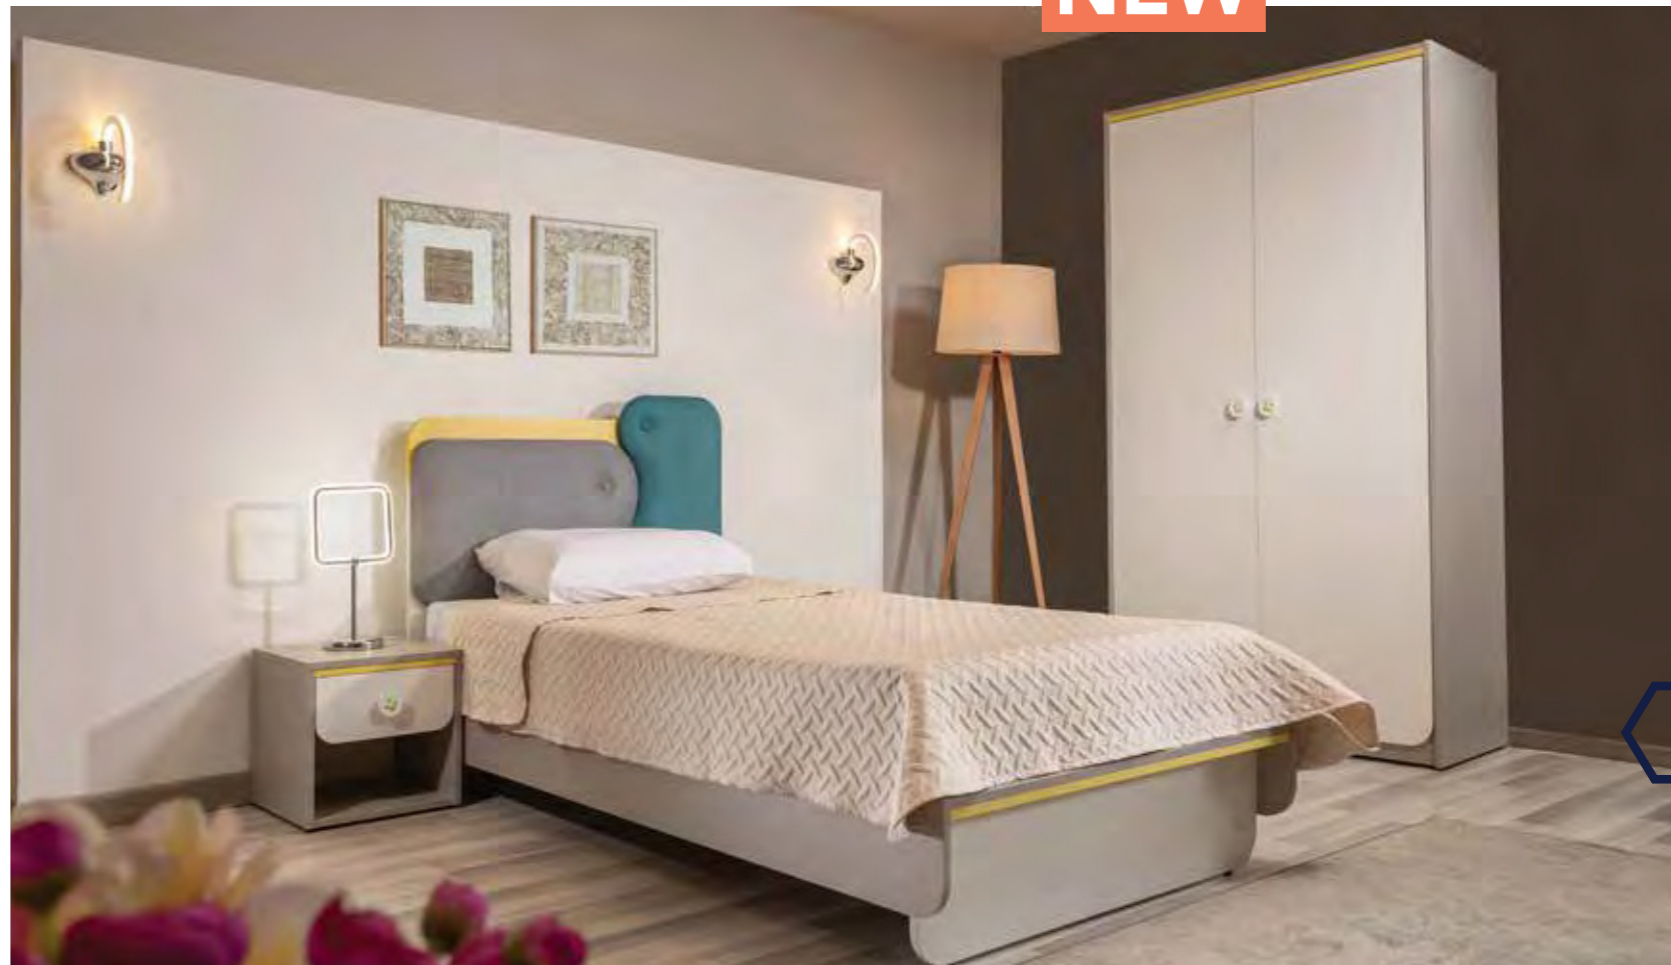

SIZE 100
W:105cm
H:97cm
D:208cm

SIZE 120
W:120cm
H:97cm
D:208cm

SOLD AS A FULL SET
AND NOT SEPERATELY

FULL SET
INCLUDES

1 BED 100

1 NIGHTSTAND
WARDROBE 110 (HINGED)

NEW

W:40cm
H:38cm
D:40cm

W:110cm
H:200cm
D:50cm

SIZE 110

SIMPLE

SIZE 120

W:130cm
H:95cm
D:204cm

W:48cm
H:33cm
D:40cm

SOLD AS A FULL SET
AND NOT SEPERATELY

FULL SET
INCLUDES