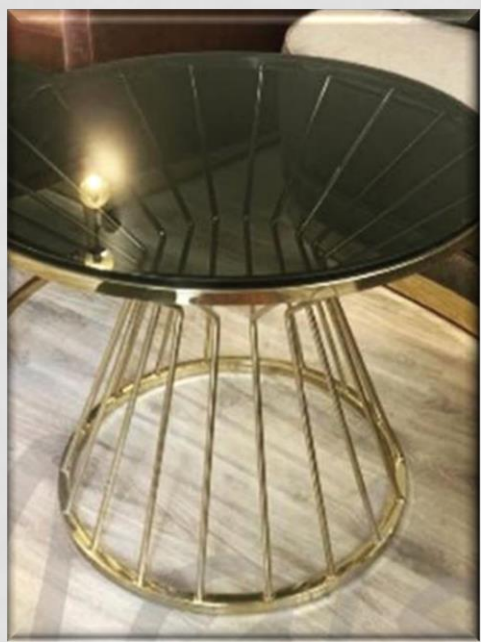

FOLDABLE ALUMINIUM BEACH CHAIR

FOLDABLE STAINLESS STEEL MARINES CHAIR

ALUMINIUM COFFEE TABLES

ALUMINUM COFFEE TABLES WITH TEAK WOOD

ALUMINUM TABLES WITH TEAK WOOD

ALUMINIUM SIDE TABLES

ALUMINIUM COFFEE TABLES

STAINLESS STEEL TABLES

FURNITURE.EGYPT

STAINLESS STEEL TABLES

STEEL COFFEE TABLE