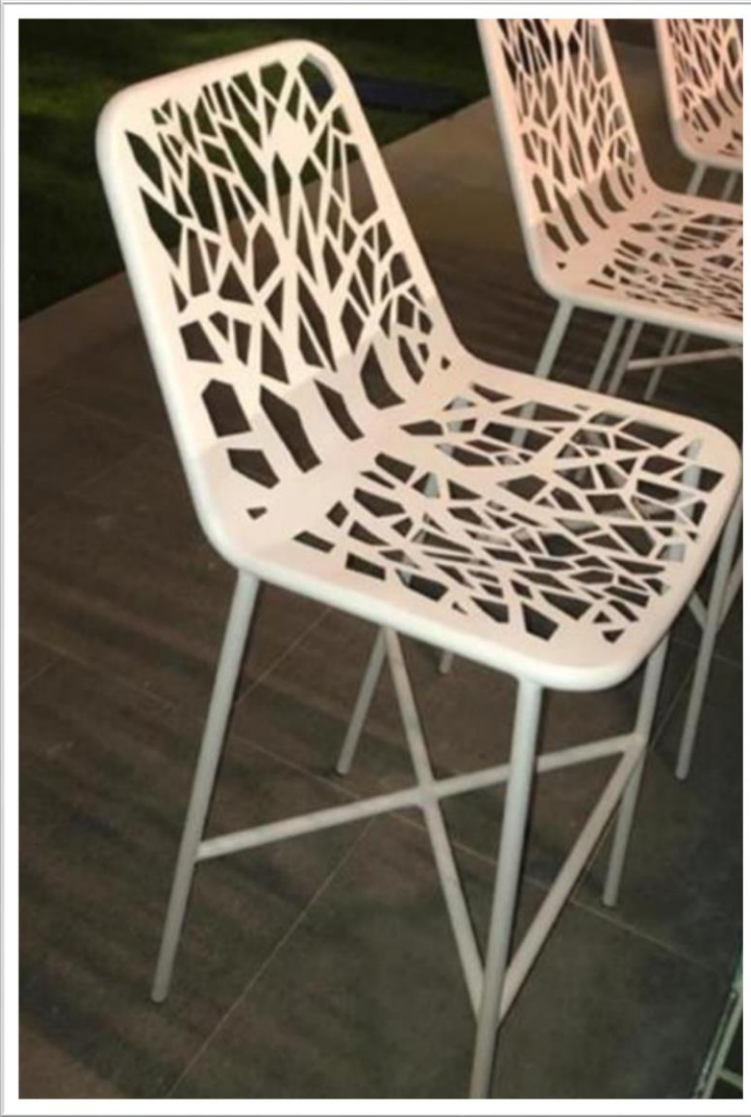

TREE

HIGH CHAIR