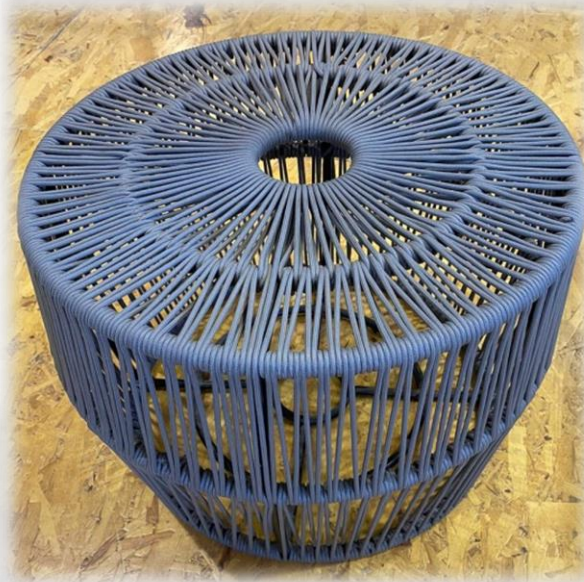

TEXTUS

HIGH CHAIR & BOF WITH ROPES