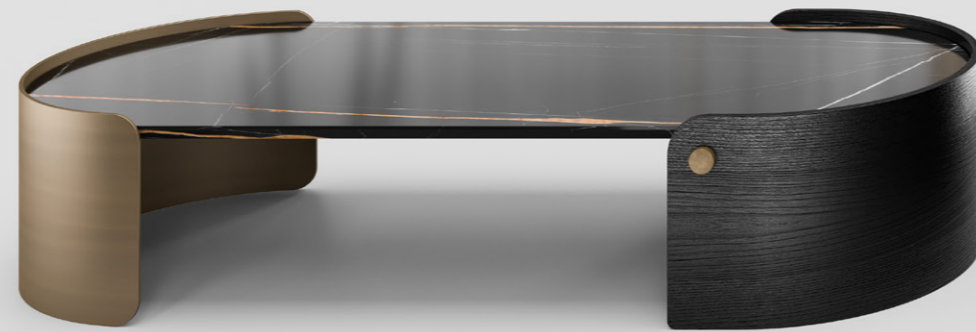

PORTOFINO BUFFET

Creativity combined with deep knowledge of materials offers this exquisite piece of Italian furniture. Inspiring luxury, class, and functionality in interior design, this piece reflects the excellence in craftsmanship and the designers' broad vision.

PORTOFINO CABINET

The elegance of the Portofino Cabinet is also present in the internal design, with an exquisite luxurious feel delivered through the refined addition of the internal lighting. In addition to this, the cabinet presents a sophisticated display of accessories and organized storage, a set of elegant glass shelves and a sophisticated addition of side wooden space saving pockets, as well as a set of concealed push-to-open drawers for neat storage display. Its doors are supported with soft closing hinges, in addition to offering you the liberty of matching colors and materials according to your own taste.

CAPRI COFFEE TABLES

The marble table, with its unique modern design, is a conversational piece that is offered with your choice of material combination. From the rich marble top to the distinct woodside and metal side layout, the recognized roundness of the table design is refined with a metal finish. This table is available in two different shapes according to your preference, creating a multi-functional artistic centerpiece.