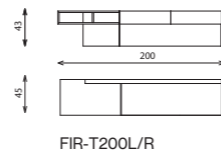

FIRENZE

tv unit

Elements

FIR-T180L/R

FIR-T200L/R

FIR-T220L/R

Technical notes

The Firenze TV unit, with your choice of a veneer top or painted wood, or a mix of both, is a functional smart addition to your living space, recognized by the refined back design variation of marble, painted wood or veneer, that also acts as a separator for flexible attractive placement away from walls, based with a finely lined metal structure with plastic feet for protection, integrating the delicacy of push-to-open drawers for discreet storage, and a cable passage installation offering a tidy & neat look. A multiple-use flexible neat TV unit customized to your own taste and style.