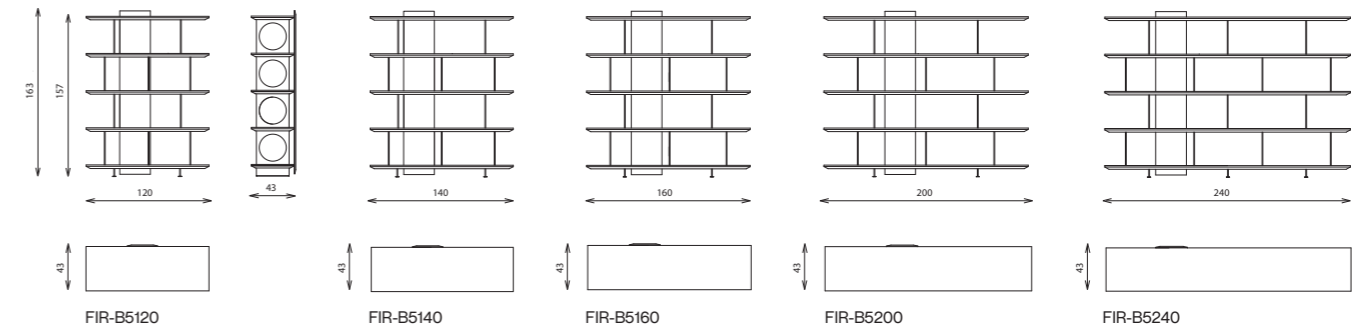

Given the option of assembling with the unit a moveable metal box with marble top, multi-functional according to the occasion whether as a side table, or as a progressive decorative piece.

Elements

FIR-MB33