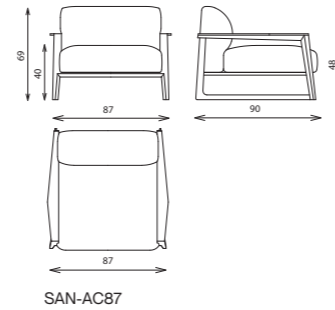

Elements

Technical notes

The Sanremo chair is a modern unique addition to your space, providing extreme comfort, padded with selective high resilience sponge with special fiber and memory foam for ultimate comfort and durability, while offering a stylish modern twist combining wood and metal with exceptionally diverse shapes, mixing the straight lines of the armrest with round lines in the back, while allowing you the experience of indulging in the design process with the flexible option of mixing leather and fabric while choosing your preferred colors from our delicate color palette, as well as choosing the colors of the wood and metal