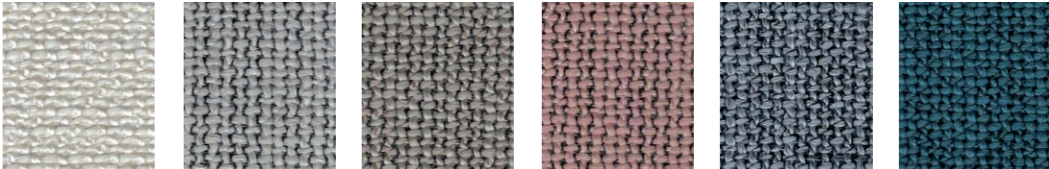

TA01   TA02   TA03   TA04   TA05   TA06