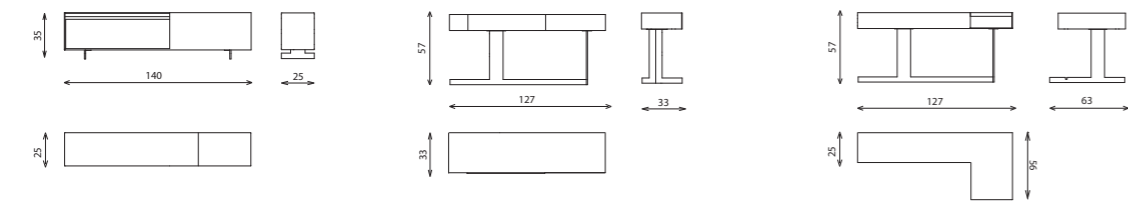

AML-P78

AML-P60

AML-TC140

AML-TS127

AML-TL127L/R

AMALFI sofa

Technical notes

Versatile side table collection available in different variations, featuring a cabinet, straight table, and L-shaped table, distinguishably crafted with your choice of veneer top or marble, with a metal base on plastic feet, enhanced with luxurious leather inlay. Could be integrated with the Amalfi sofa for a functional smart set.