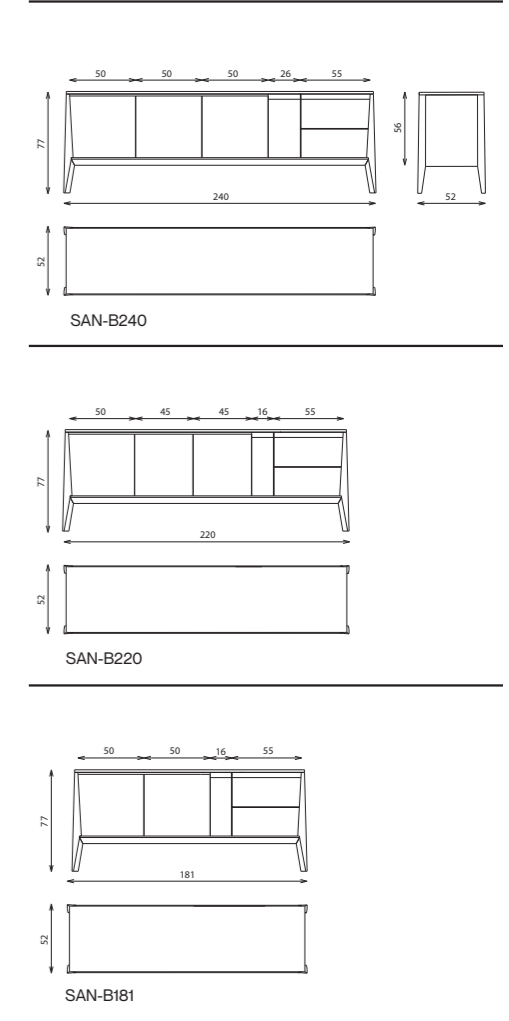

Elements

Technical notes

The marble topped buffet, characterized by a combination of our diverse distinguishable materials, integrating lean veneer doors and separators, as well as painted wood external shelf and separator, enhanced with massive wood legs and a supportive beam, with a lacquer touch, the buffet includes delicate internal light and a set of soft-closing drawers for functional use and neatly organized storage with natural leather inlay complementing the elegance of our design, an extraordinary piece combining multiple design elements from a high-end quality set of materials, for your very own luxurious pleasure.