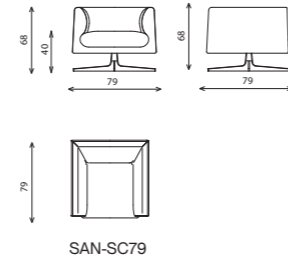

Elements

Technical notes

The revolving chair is not just offering a refined look, but also a neat tidy aura with its 360 degrees swivel mechanism, a smooth revolving high-quality design, with a mix of high resilience super-soft sponge, microfiber and wood structure guaranteeing lasting comfort and durability, its compact distinctive design is complemented with the unique Pizzicata stitching and supported with metal legs and plastic feet, finishing up the final look into a modern recognizably functional yet creative piece.