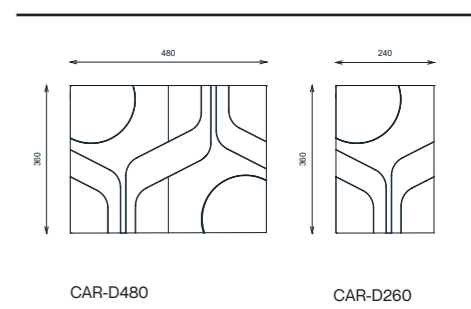

Elements

Technical notes

Meticulously blending exquisite Italian design with Egyptian craftsmanship to bring together the modern rugs to complement your setup and bond the entire environment serving the required sophisticated look. Made of 100% wool, it is crafted by hand using the ancient Egyptian method and the carpets are available in the monochrome colors and also can be made in custom colors according to your selection from our color palate, to enhance your home atmosphere with your own selection.