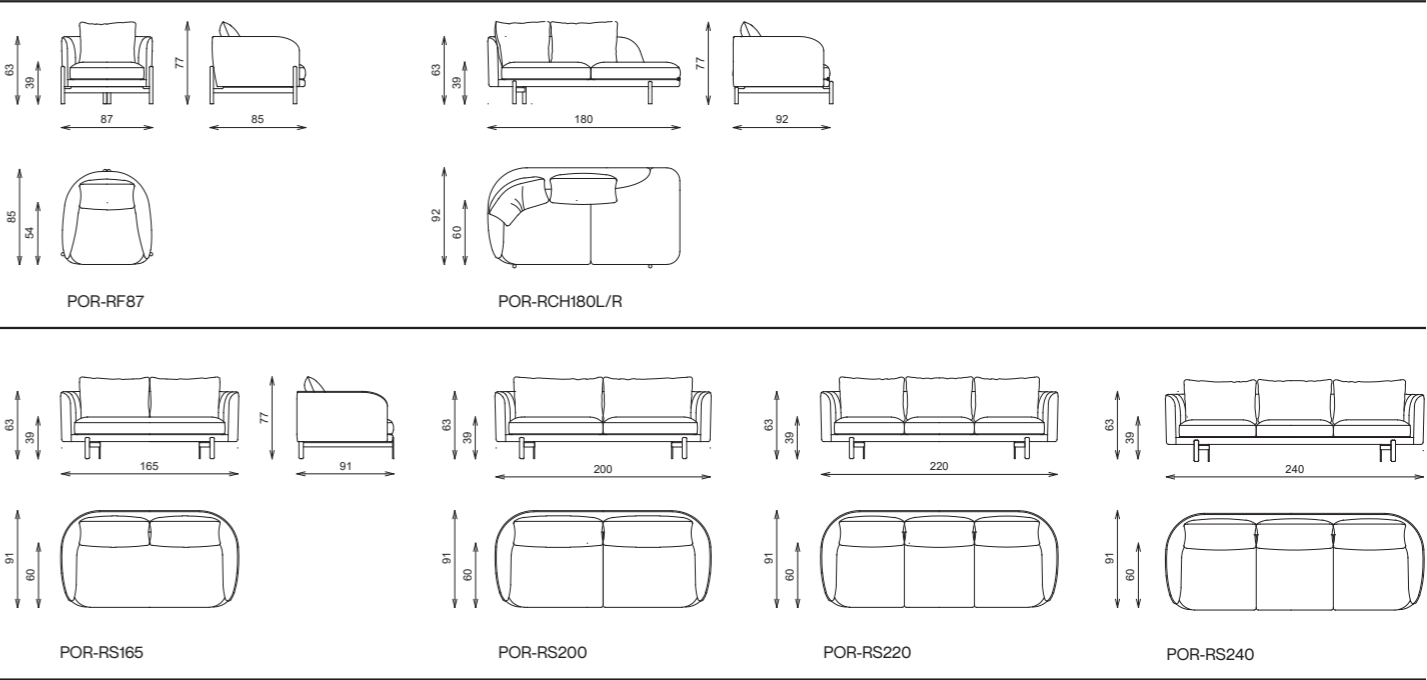

Elements

PORTOFINO

round sofa

Elements

Technical notes

Compact sofa, a delicate curved design offering versatile comfort, with wood structure and a metal beam, providing high resilience sponge with microfiber upholstery, integrated unique piping, characterized by a distinctive front leg design, this space-friendly elegant sofa comes with cushions padded with your choice of natural feather or soft luxurious microfiber filling for extraordinary comfort.