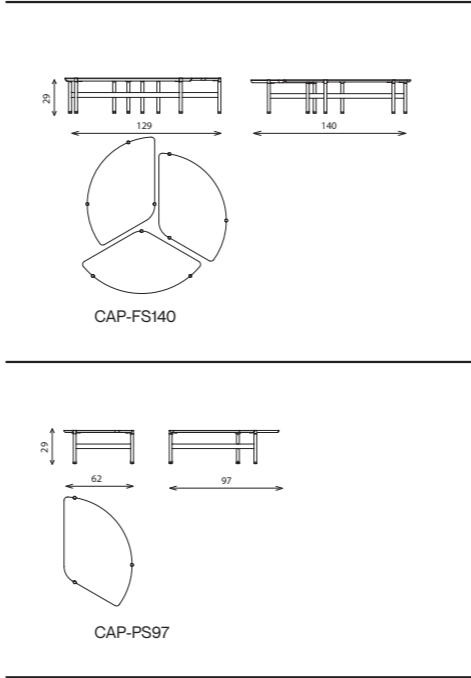

CAPRI

coffee tables

Technical notes

The Capri table collection offers a variety of tables where each one reflects an impeccably designed centerpiece, recognizable with the unique combination of the metal tube structure, wood, and marble, endless personalizing variation, as you combine from a selection of marble, veneer, and painted tops, mixed with your choice of color for the metal legs, emphasized with solid steel, and can be integrated with a higher Capri table, offering a chance to compose your very own harmonious stylish table design while choosing from different heights and dimensions, from rectangular to round to three separate triangular sets.

Elements

Technical notes

Our Capri collection comes also in a set of 3 round shaped tops, with your choice from our distinctive collection of different top variations, from marble, paint, or veneer, supported and connected with metal tube legs creating a modern versatile piece complementing your living space.

Elements