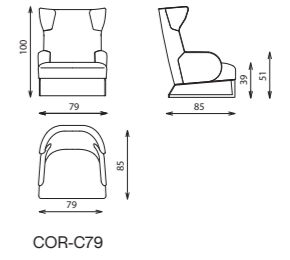

Technical notes

The armchair is an iconic stand-alone piece in the Cortina collection, refined with smooth exotic slim sides, accentuating the wood structure with high resilience sponge and special fiber padding, medium or soft upholstery provided with an arm and headrest for an exceptionally cozy and comfortable feel, an artwork in any space with its flawless distinctive back design, and meticulous Aperta stitching, supported with a stylish round metal base and plastic feet for protection. Re-combine endless options to personalize your own work of art with guaranteed durability and stylishness.