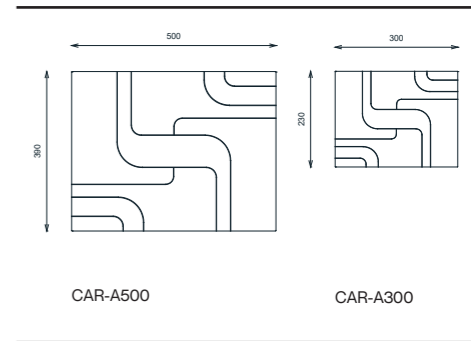

Elements

Technical notes

Meticulously blending exquisite Italian design with Egyptian craftsmanship to bring together the modern rugs to complement your setup and bond the entire environment serving the required sophisticated look. Made of 100% wool, it is crafted by hand using the ancient Egyptian method and the carpets are available in the monochrome colors and also can be made in custom colors according to your selection from our color palate, to enhance your home atmosphere with your own selection.