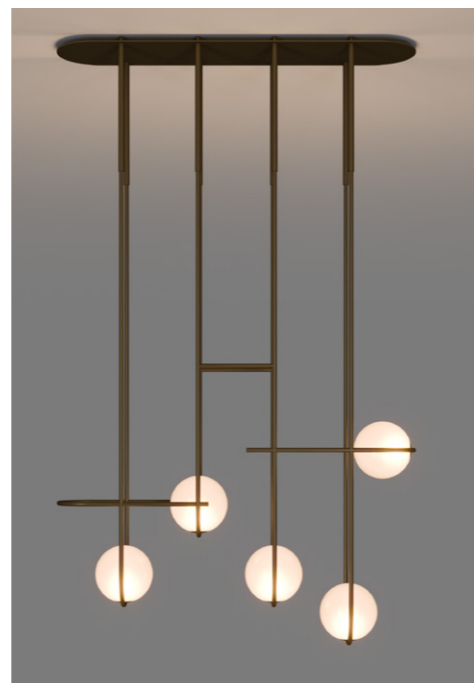

SANREMO

mirror

Elements

Technical notes

The Sanremo flexible mirror set presents a distinguished unique mix of modern and classical design, adding to the flair roundness of the mirrors, the diagonal geometrical sharpness of the thin lean metal tubes, of which you can choose from 3 different shades, and mix with your desirable mirror shade whether smoky or dark grey. This set of 3 mirrors or less can be flexibly re-assembled according to your space and set design, offering in addition to style, more space to the eye of the beholder.

SANREMO

lamps

Elements

Technical notes

Lamps Collection expresses controversial contemporary work of art, with unique glass globe surrounded by plated metal tubes, coming in table lamp, floor lamp or ceiling lamp that are adjustable according to the design set up of your space. Floor and table lamps are standing on marble box which and addition to finalize the design into a composition that is an original extraordinary reflection of the Italian creative spirit in you.