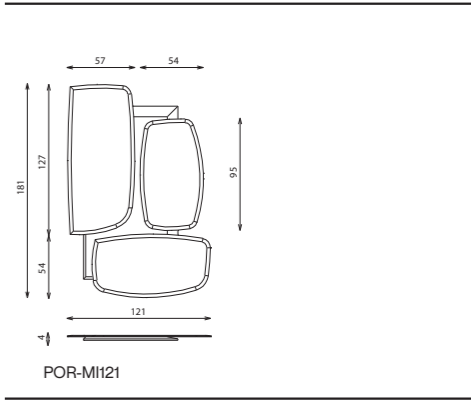

PORTOFINO

cabinet

Elements

Technical notes

The Portifono cabinet, a stylishly attractive yet functional piece, Marble topped, with veneer covering the right side and painted wood the left side, held by attractive bold metal frames and supported with felt feet. The internal of the right side is distinguishably integrated with metal shelves and artisanal leather inlay, whereas the top shelves are made of glass, softly lit with high-quality internal led light functioning with IR door sensors, topped with an exclusive crystal glass hanging unit for a luxurious neat setting. A set of internal drawers is integrated with an elegant smooth push-to-open mechanism, providing discreet functional storage. This impeccable Italian design is a combination of 5 distinctive materials; marble, glass, paint, metal and veneer, aside from a delicate color palette, all of which you can choose, combine, mix and match from, to come to a final design that is the product of your own artistic creation.

PORTOFINO

mirrors

Elements

Technical notes

3 mirrors set, a conversational piece of mirrors design, surrounded by massive wood frames and supported with a trendy shaped metal strips structure, according to your preference, the mirrors can be ordered as a set or single ones, 3 or less, with your choice of smoky or dark grey shade, allowing a spacious contemporary taste to your distinctive setup.