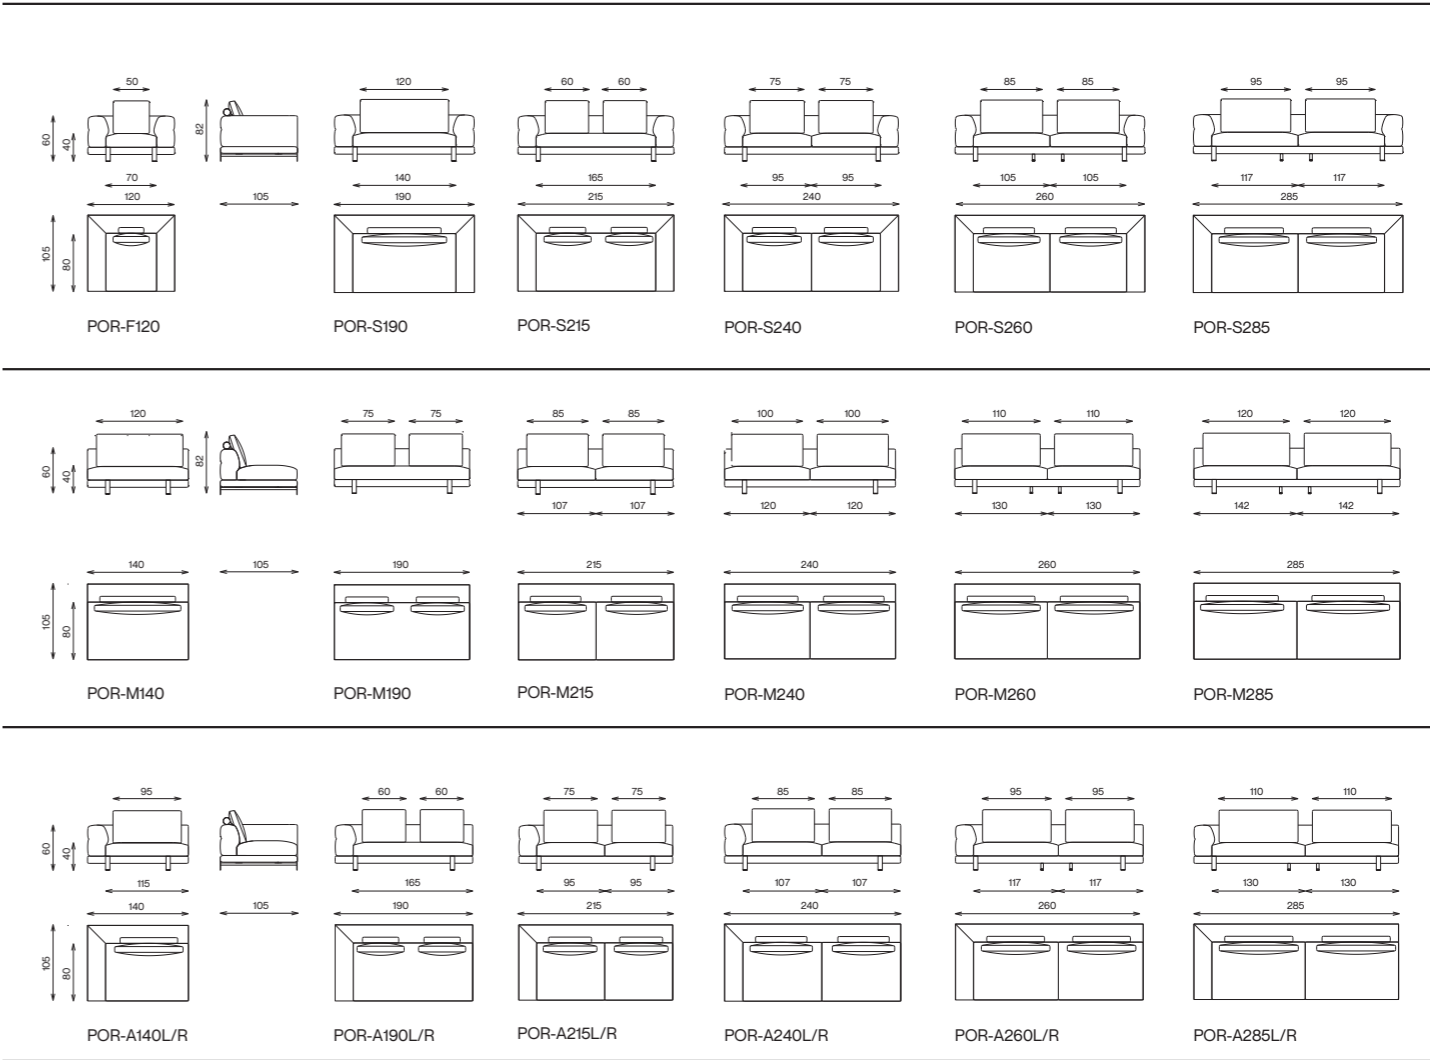

PORTOFINO

sofa

Technical notes

Portofino sofa flexibly positioned pieces have unique high-density microfiber luxurious cushions, with tested layers of climalite, resilient sponge, and feather padding, guaranteeing comfort and extended durability, covered with your choice from our highest quality of diverse textiles & leathers, with a detailed back design, accentuated with metal belt legs. The Sofa can integrate a massive wood cabinet inlaid with natural leather presenting practicality alongside elegance, and a veneer back cabinet with metal separators,

for multi-functional use, the delicate small cushions accentuates the seating easiness. When choosing this sofa we grant you limitless options to combine textures and materials allowing you an individualistic design experience as you create your very own unique piece.

Elements