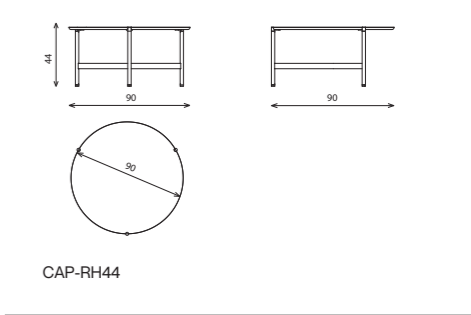

CAPRI

coffee tables

Technical notes

The Capri table collection offers a variety of tables where each one reflects an impeccably designed centerpiece, recognizable with the unique combination of the metal tube structure, wood, and marble, endless personalizing variation, as you combine from a selection of marble, veneer, and painted tops, mixed with your choice of color for the metal legs, emphasized with solid steel, and can be integrated with a higher Capri table, offering a chance to compose your very own harmonious stylish table design while choosing from different heights and dimensions, from rectangular to round to three separate triangular sets.

Elements

Technical notes

Our Capri collection comes also in a set of 3 round shaped tops, with your choice from our distinctive collection of different top variations, from marble, paint, or veneer, supported and connected with metal tube legs creating a modern versatile piece complementing your living space.

Elements