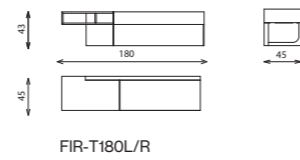

FIRENZE

tv unit

Elements

Technical notes

The Firenze TV unit, with your choice of a veneer top or painted wood, or a mix of both, is a functional smart addition to your living space, recognized by the refined back design variation of marble, painted wood or veneer, that also acts as a separator for flexible attractive placement away from walls, based with a finely lined metal structure with plastic feet for protection, integrating the delicacy of push-to-open drawers for discreet storage, and a cable passage installation offering a tidy & neat look. A multiple-use flexible neat TV unit customized to your own taste and style.

FIRENZE

chairs

Elements

Technical notes

The dining chair collection, with endless personalization options, comes in three design variations, with an arm-set, without an arm-set, and round. Massive wood structure and special high-quality soft sponge and microfiber padding providing durability and comfort, with plastic feet for protection, legs come in massive wood of your choice from our finest material selection, with an option to emphasize the artisan look by matching diverse textile colors and styles in one set, or creating a subtle delicate unified look, reflecting the artistic designer in you.