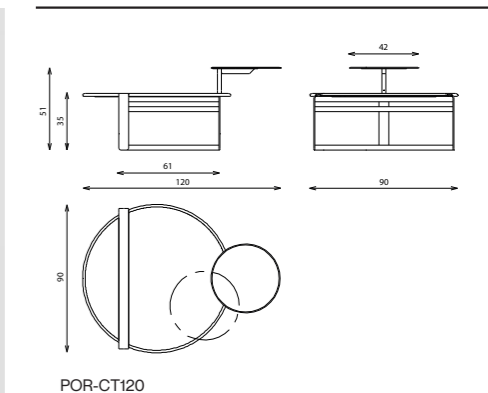

Elements

Technical notes

Round-edged coffee table, a conversational art piece with an unconventional design, as it presents a smooth revolving glass top layer for functional use emphasized with a creative essence, a diversified mixture of materials between your choice of massive wood top or marble with metal-based legs and plastic feet, integrated within, the unique identity of the Portofino metal belt bringing elegance and a singular identification to the overall set, all of which is tailored to your own taste as you enjoy the liberty of matching materials and colors creating a personalized unique piece.