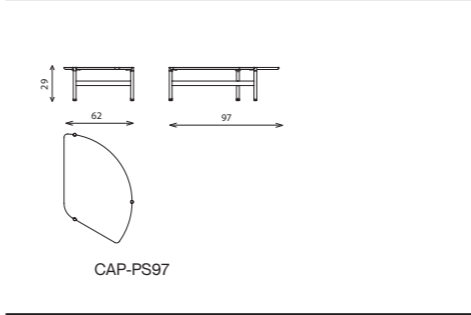

CAPRI

coffee tables

Technical notes

The Capri table collection offers a variety of tables where each one reflects an impeccably designed centerpiece, recognizable with the unique combination of the metal tube structure, wood, and marble, endless personalizing variation, as you combine from a selection of marble, veneer, and painted tops, mixed with your choice of color for the metal legs, emphasized with solid steel, and can be integrated with a higher Capri table, offering a chance to compose your very own harmonious stylish table design while choosing from different heights and dimensions, from rectangular to round to three separate triangular sets.

Elements

Technical notes

Our Capri collection comes also in a set of 3 round shaped tops, with your choice from our distinctive collection of different top variations, from marble, paint, or veneer, supported and connected with metal tube legs creating a modern versatile piece complementing your living space.

Elements