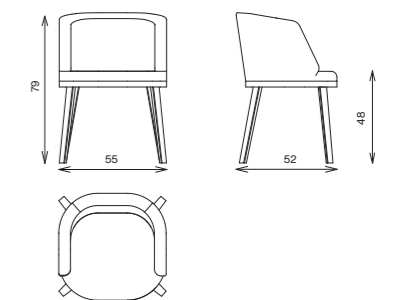

FIRENZE

chairs

Elements

FIR-AC50

FIR-AC55

FIR-RC55

Technical notes

The dining chair collection, with endless personalization options, comes in three design variations, with an arm-set, without an arm-set, and round. Massive wood structure and special high-quality soft sponge and microfiber padding providing durability and comfort, with plastic feet for protection, legs come in massive wood of your choice from our finest material selection, with an option to emphasize the artisan look by matching diverse textile colors and styles in one set, or creating a subtle delicate unified look, reflecting the artistic designer in you.