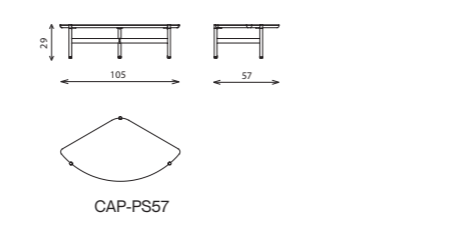

CAPRI

coffee tables

Technical notes

The Capri table collection offers a variety of tables where each one reflects an impeccably designed centerpiece, recognizable with the unique combination of the metal tube structure, wood, and marble, endless personalizing variation, as you combine from a selection of marble, veneer, and painted tops, mixed with your choice of color for the metal legs, emphasized with solid steel, and can be integrated with a higher Capri table, offering a chance to compose your very own harmonious stylish table design while choosing from different heights and dimensions, from rectangular to round to three separate triangular sets.

Elements

Technical notes

Our Capri collection comes also in a set of 3 round shaped tops, with your choice from our distinctive collection of different top variations, from marble, paint, or veneer, supported and connected with metal tube legs creating a modern versatile piece complementing your living space.

Elements