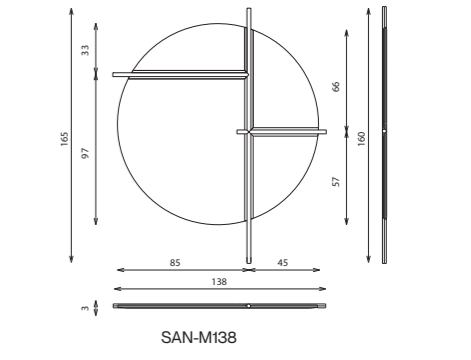

SANREMO

mirror

Elements

Technical notes

The Sanremo flexible mirror set presents a distinguished unique mix of modern and classical design, adding to the flair roundness of the mirrors, the diagonal geometrical sharpness of the thin lean metal tubes, of which you can choose from 3 different shades, and mix with your desirable mirror shade whether smoky or dark grey. This set of 3 mirrors or less can be flexibly re-assembled according to your space and set design, offering in addition to style, more space to the eye of the beholder.