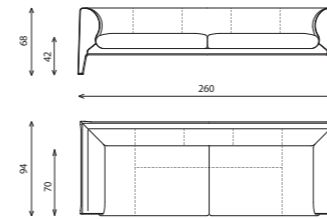

SAN-S260

Technical notes

The fully covered sofa layout is unique in its lean design and relaxing structure. The designers love for details reflected in the flawlessly shaped back and arm-set, meticulously stitched with Italian detailed Pizzicata and Aperta stitching, matching the distinctive sofa curves, upholstered with a mix of unique certified microfiber with patent rights for exceptional comfort, and padded with high resilience sponge for durability, integrated metal feet with felt for protection.

Accentuating the sofa a set of cushions padded with your selection of natural feather or micro fiber for your own luxurious comfort. You can establish a unique identity reflected in your choice from 7 types of distinguishable fabrics and a soft color palette, and 4 different leather types, as you create a personalized final design of your own.