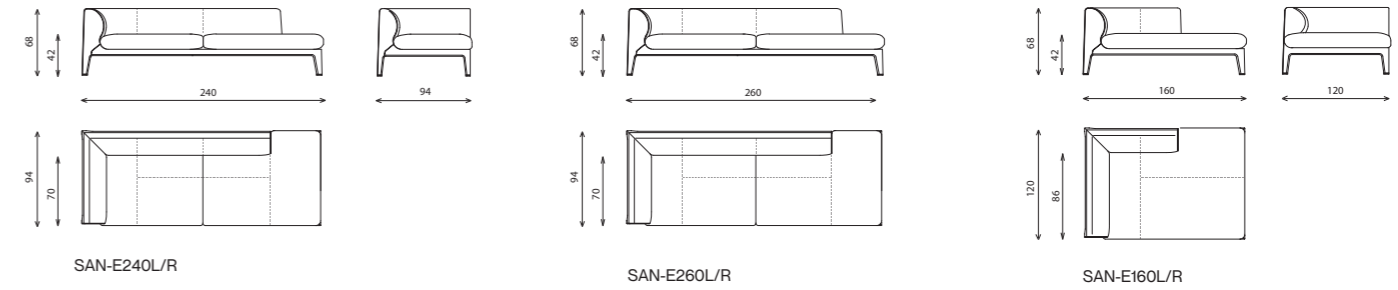

Elements

Technical notes

The day bed sofa, available in a rectangular or square shape, is a multi-purpose stylish addition to your living area, enhanced with the detailed original Aperta lines and the refined Pizzicata stitching, padded with high resilience sponge fiber for guaranteed durability and ease, accentuated with fully covered legs and metal support felt feet for protection and style, as you easily adjust it in a way that best suits your home.