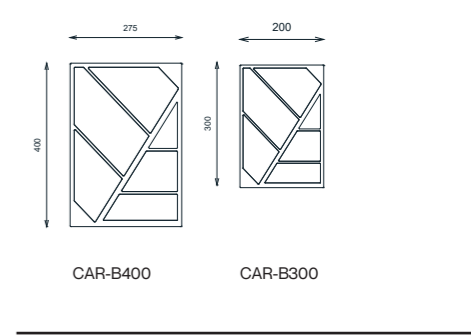

Elements

Technical notes

Meticulously blending exquisite Italian design with Egyptian craftsmanship to bring together the modern rugs to complement your setup and bond the entire environment serving the required sophisticated look. Made of 100% wool, it is crafted by hand using the ancient Egyptian method and the carpets are available in the monochrome colors and also can be made in custom colors according to your selection from our color palate, to enhance your home atmosphere with your own selection.