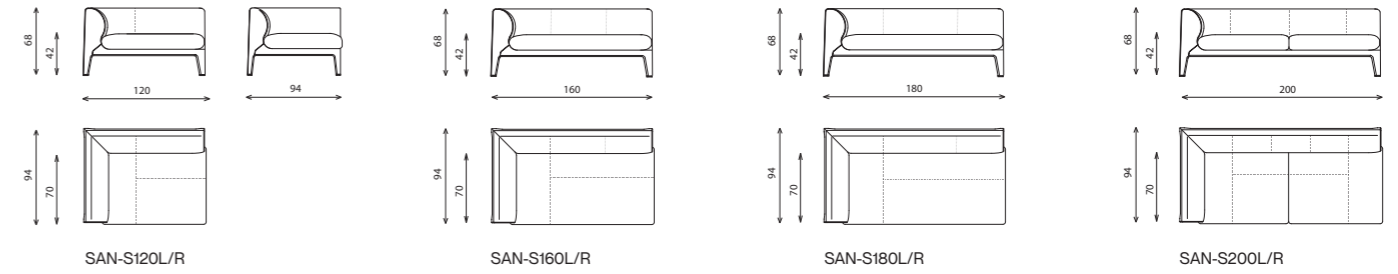

Elements

Technical notes

The day bed sofa, available in a rectangular or square shape, is a multi-purpose stylish addition to your living area, enhanced with the detailed original Aperta lines and the refined Pizzicata stitching, padded with high resilience sponge fiber for guaranteed durability and ease, accentuated with fully covered legs and metal support felt feet for protection and style, as you easily adjust it in a way that best suits your home.