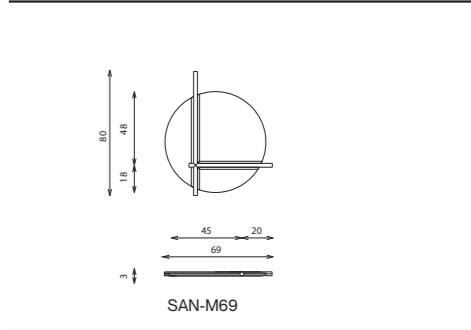

SANREMO

cabinet

Technical notes

The tall wood cabinet, with massive wood legs and supportive beams, is a reflection of exquisite Italian sophistication and solid design, with its lean veneer door, sided with smoked glass shelves offering functional storage options, whether hidden or a comfortable display of items, the cabinet includes a flexible moveable massive tray with exquisite leather inlay, and a glasses hanger utilizing cups placement, for a comfortable breezy gathering with friends or family, all of which is embedded with a delicate mirror addition, softly lit led lights operating with IR sensors adding elegance to functionality, and soft closing hinge providing noiseless motion. Personalize your bond with the design and enjoy combining your favorable choices from wood and paint.

SANREMO

mirror

Elements

Technical notes

The Sanremo flexible mirror set presents a distinguished unique mix of modern and classical design, adding to the flair roundness of the mirrors, the diagonal geometrical sharpness of the thin lean metal tubes, of which you can choose from 3 different shades, and mix with your desirable mirror shade whether smoky or dark grey. This set of 3 mirrors or less can be flexibly re-assembled according to your space and set design, offering in addition to style, more space to the eye of the beholder.