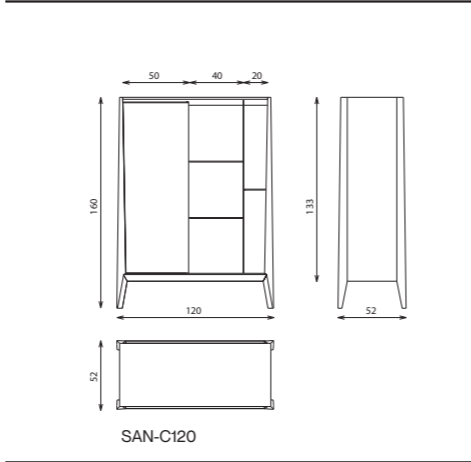

SANREMO

cabinet

Elements

Technical notes

The tall wood cabinet, with massive wood legs and supportive beams, is a reflection of exquisite Italian sophistication and solid design, with its lean veneer door, sided with smoked glass shelves offering functional storage options, whether hidden or a comfortable display of items, the cabinet includes a flexible moveable massive tray with exquisite leather inlay, and a glasses hanger utilizing cups placement, for a comfortable breezy gathering with friends or family, all of which is embedded with a delicate mirror addition, softly lit led lights operating with IR sensors adding elegance to functionality, and soft closing hinge providing noiseless motion. Personalize your bond with the design and enjoy combining your favorable choices from wood and paint.

SANREMO

mirror

Technical notes

The Sanremo flexible mirror set presents a distinguished unique mix of modern and classical design, adding to the flair roundness of the mirrors, the diagonal geometrical sharpness of the thin lean metal tubes, of which you can choose from 3 different shades, and mix with your desirable mirror shade whether smoky or dark grey. This set of 3 mirrors or less can be flexibly re-assembled according to your space and set design, offering in addition to style, more space to the eye of the beholder.