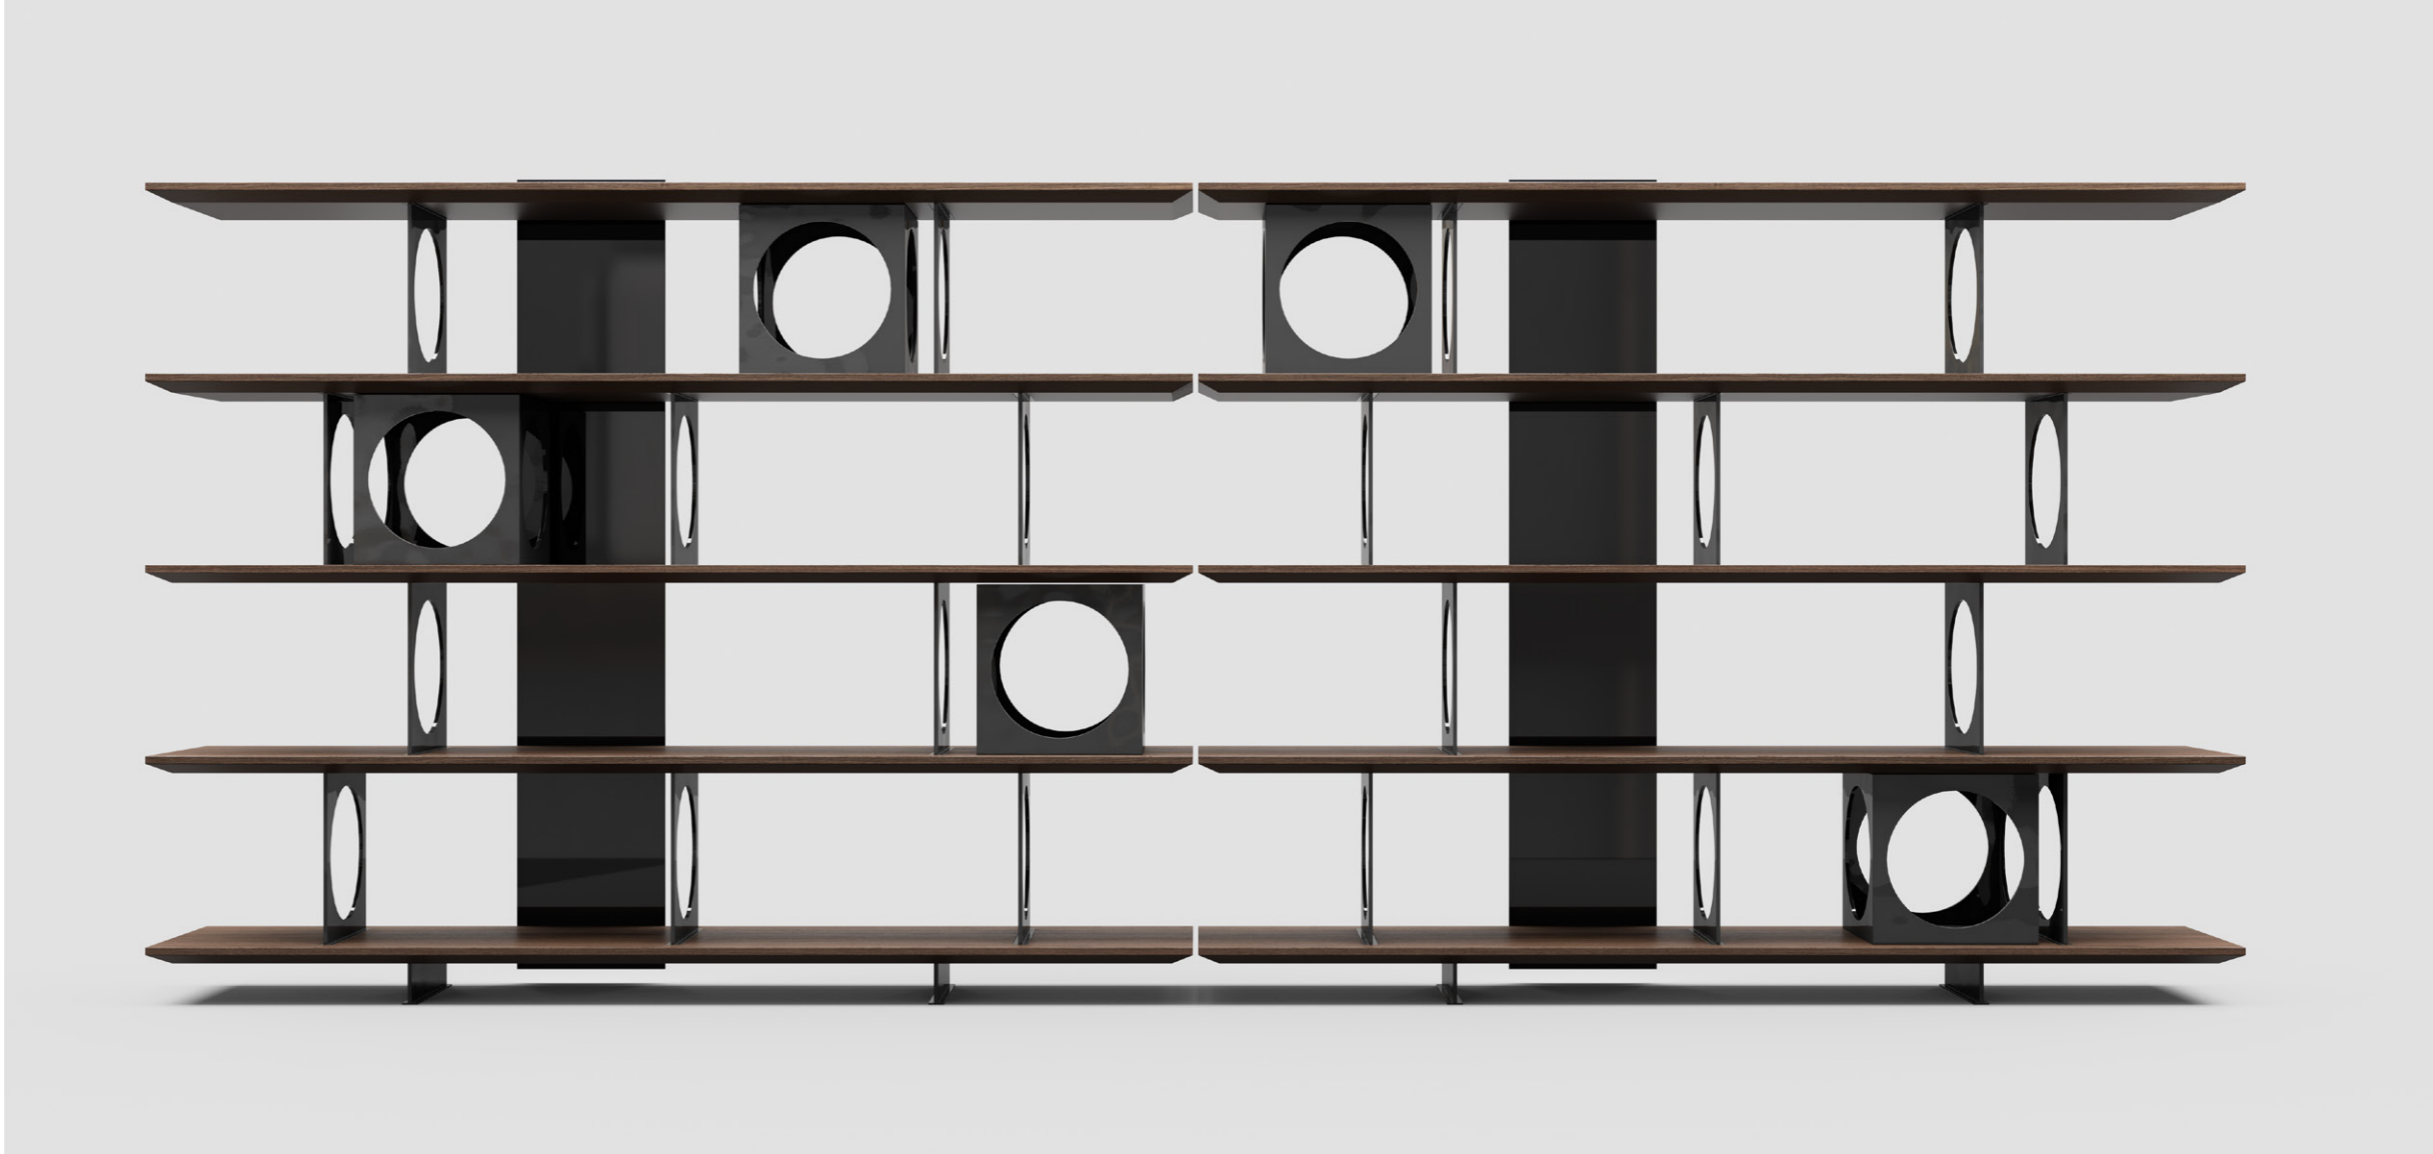

SANREMO
BENCH POUF

SANREMO REVOLVING CHAIR

With a 360 degrees swivel mechanism, the Sanremo offers irresistible virtue of a revolving chair, adding comfort to functionality. This high resilience super-soft sponge and microfiber padded wood structure is a neat, sleek and modern addition to your space. Stitched with refined Pizzicata lines, the chair also includes embedded metal legs with plastic feet, making it the missing brushstroke in your artwork of a home.

SANREMO
REVOLVING
CHAIR

SANREMO
COFFEE TABLES

FIRENZE BOOKCASE

A contemporary addition to your living space, the bookcase unit is an exceptional piece. Boasting a combination of materials and colors that are yours to match and style, this piece comes with a marble topped metal box that contrasts the slim shelf lines to create a decorative piece that could also be used as a side table.

SANREMO
BUFFET

SANREMO MIRROR

A fine selection to accentuate your wall set up, this flexible mirror set design of three pieces has an elegant yet dramatic presence. You can choose between a single or set display, supported by lean distinctive plated metal tubes which create a flowing feel that adds to the delicacy of the design. With your choice of smoky or dark grey shades, mixed with three different metal shades, add this inspiring contemporary piece in your unique collection.