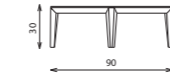

SANREMO

coffee table marble top

Elements

SAN-T157

SAN-T90

SAN-T145

Technical notes

Our Sanremo marble table comes in various shapes, made of multi-leveled massive wood providing extended durability, characterized by an exquisite marble top surrounded by a refined wooden frame, and recognizably stylish leg design with felt feet for protection, available in a square and rectangular shape.