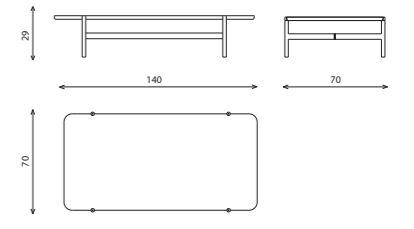

Elements

CAP-T140

Technical notes

The rectangular coffee table is a presentation of practicality and elegance, with its classical design you are offered the joy of creating your own piece, by choosing the top from the diverse collections of marble, paint or veneer, while matching it with your preference of color for the metal legs, establishing a functional classy addition to your living space