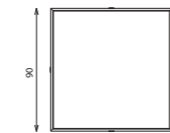

SANREMO

coffee table marble top

Elements

SAN-T157

SAN-T90

SAN-T145

Technical notes

Our Sanremo marble table comes in various shapes, made of multi-leveled massive wood providing extended durability, characterized by an exquisite marble top surrounded by a refined wooden frame, and recognizably stylish leg design with felt feet for protection, available in a square and rectangular shape.