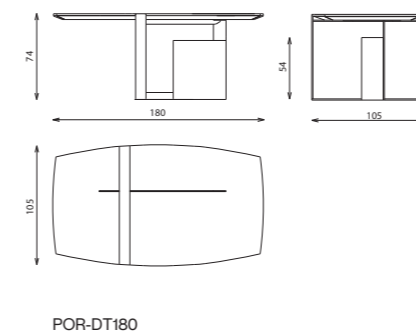

Elements

Technical notes

The chamfered top table, with its combination of metal, wood, and marble is a representation of the Italian modern design spirit, as the unique metal lines are integrated within the slim wooden shape, accentuated with a remarkable rich marble box at the bottom, emphasizing the design with the finesse of its nature raw patterns, creating an artwork that is attractive when observed from all angles, with a thick core guaranteeing durability and strength.

According to your taste, you can choose from the rectangular or round shapes, your size and colors preference, and allow yourself the pleasure of combining the variety of elements together with our endless options, to come to a final design that satisfies the artist in you.