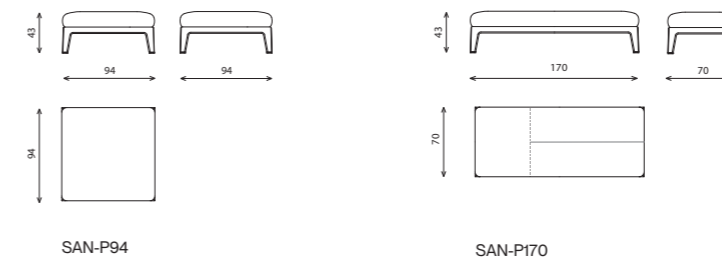

Elements

Technical notes

The day bed sofa, available in a rectangular or square shape, is a multi-purpose stylish addition to your living area, enhanced with the detailed original Aperta lines and the refined Pizzicata stitching, padded with high resilience sponge fiber for guaranteed durability and ease, accentuated with fully covered legs and metal support felt feet for protection and style, as you easily adjust it in a way that best suits your home.