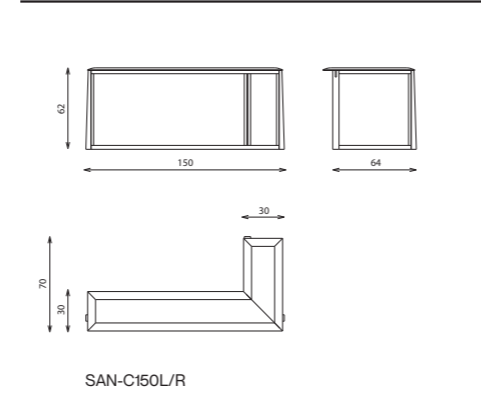

SANREMO

consolle

Elements

Technical notes

The back sofa console is a meticulously crafted massive wood L-shaped table, the wood legs supported with felt feet for protection, a tapered flexible space-saving extension to your sofa, with easy re-arranging placement, providing functionality in simple fashion.