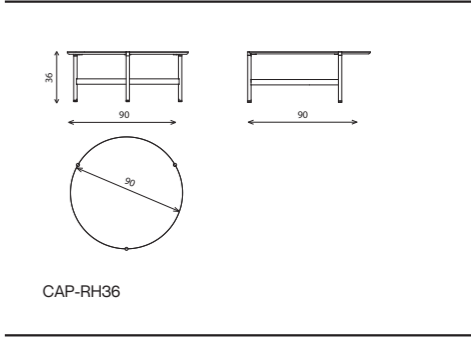

CAPRI

coffee tables

Technical notes

The Capri table collection offers a variety of tables where each one reflects an impeccably designed centerpiece, recognizable with the unique combination of the metal tube structure, wood, and marble, endless personalizing variation, as you combine from a selection of marble, veneer, and painted tops, mixed with your choice of color for the metal legs, emphasized with solid steel, and can be integrated with a higher Capri table, offering a chance to compose your very own harmonious stylish table design while choosing from different heights and dimensions, from rectangular to round to three separate triangular sets.

Elements

Technical notes

Our Capri collection comes also in a set of 3 round shaped tops, with your choice from our distinctive collection of different top variations, from marble, paint, or veneer, supported and connected with metal tube legs creating a modern versatile piece complementing your living space.

Elements