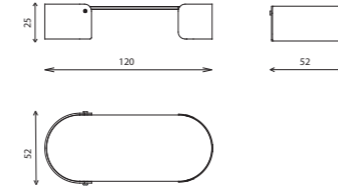

CAP-O120

Technical notes

Capri marble-topped table, a centerpiece with a recognizable identity. The combination of marble, wood, and metal, is an added high light to your collection, diverse integration of materials, customizable to your own taste and style as you choose from our marble collection, as well as mix and match the metal and wood sides according to your own taste, accentuated with metal finish for an elegant aesthetic look, available in two shapes, a table that is also a reflection of your distinctive taste and vision.