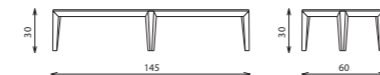

SANREMO

coffee table marble top

Elements

SAN-T157

SAN-T90

SAN-T145

Technical notes

Our Sanremo marble table comes in various shapes, made of multi-leveled massive wood providing extended durability, characterized by an exquisite marble top surrounded by a refined wooden frame, and recognizably stylish leg design with felt feet for protection, available in a square and rectangular shape.