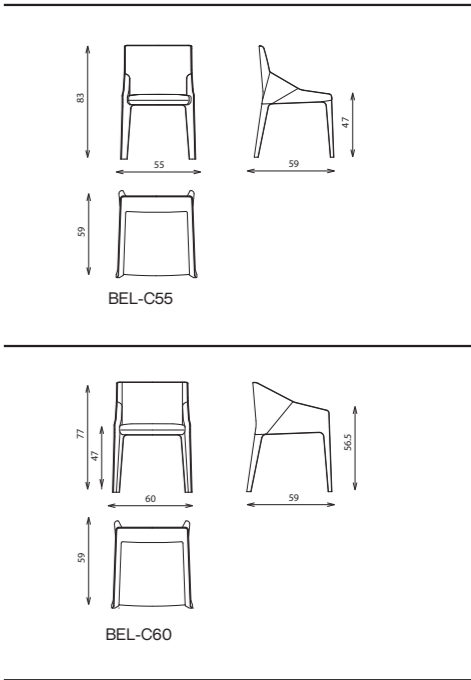

Elements

Technical notes

A stylish selection of Bellagio dining chairs, that you can flexibly personalize with flair and creativity, combining the expertly fashioned full cover layout of your choice of leather or fabric, with the variation of the exceptionally wood structured slim designs, available as an armchair, or armless, high back or low back, as you mix and match a collective unique identity, integrating special Pizzecata and Aperta stitching, distinguished with soft sponge and microfiber upholstery for ultimate comfort, legs supported with felt feet for protection.