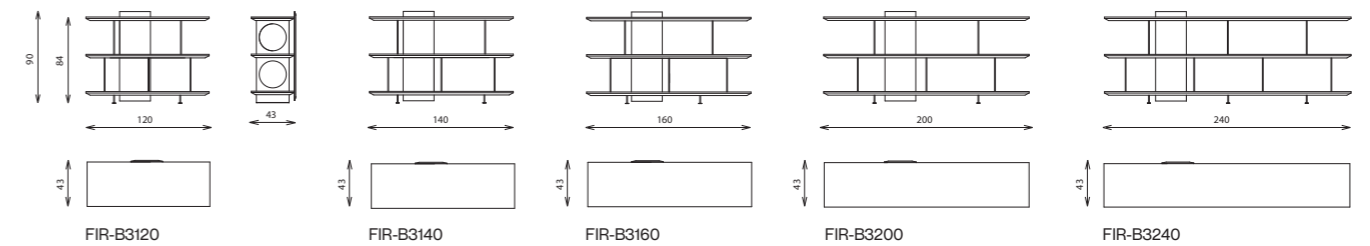

Given the option of assembling with the unit a moveable metal box with marble top, multi-functional according to the occasion whether as a side table, or as a progressive decorative piece.

Elements

FIR-MB33