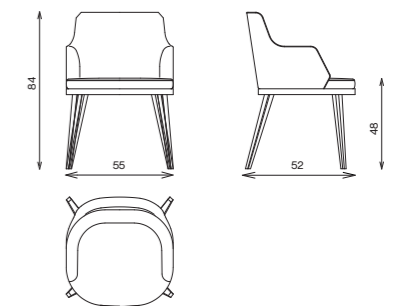

FIRENZE

chairs

Elements

FIR-AC50

FIR-AC55

FIR-RC55

Technical notes

The dining chair collection, with endless personalization options, comes in three design variations, with an arm-set, without an arm-set, and round. Massive wood structure and special high-quality soft sponge and microfiber padding providing durability and comfort, with plastic feet for protection, legs come in massive wood of your choice from our finest material selection, with an option to emphasize the artisan look by matching diverse textile colors and styles in one set, or creating a subtle delicate unified look, reflecting the artistic designer in you.