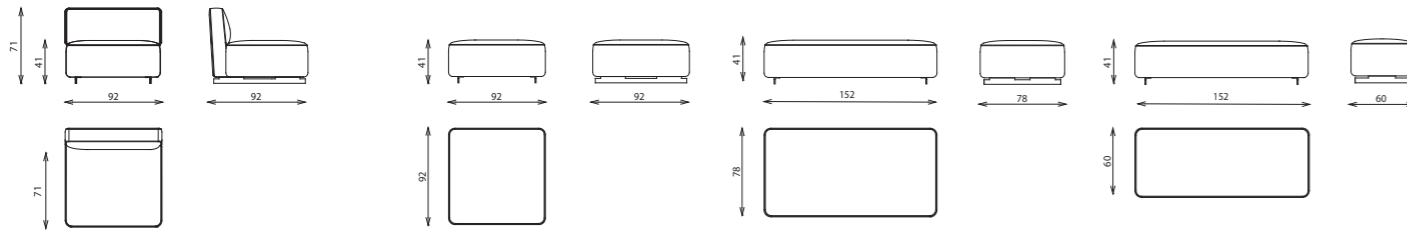

AML-SWA92

AML-P92

AML-P78

AML-P60