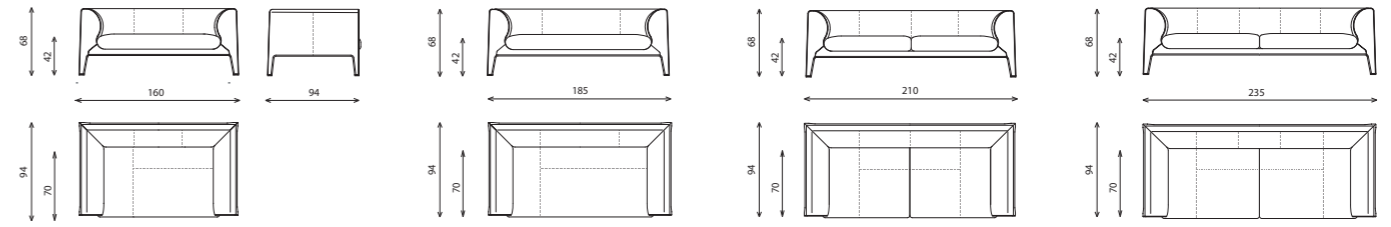

Elements

SAN-S160

SAN-S185

SAN-S210

SAN-S235

Technical notes

The fully covered sofa layout is unique in its lean design and relaxing structure. The designers love for details reflected in the flawlessly shaped back and arm-set, meticulously stitched with Italian detailed Pizzicata and Aperta stitching, matching the distinctive sofa curves, upholstered with a mix of unique certified microfiber with patent rights for exceptional comfort, and padded with high resilience sponge for durability, integrated metal feet with felt for protection.

Accentuating the sofa a set of cushions padded with your selection of natural feather or micro fiber for your own luxurious comfort. You can establish a unique identity reflected in your choice from 7 types of distinguishable fabrics and a soft color palette, and 4 different leather types, as you create a personalized final design of your own.