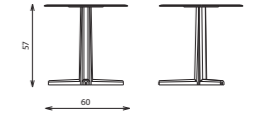

SAN-T60

Technical notes

A side round table, topped with smoky glass, accentuated by a metal frame and palette, with distinctive massive wood legs and felt feet for protection, a versatile functional addition to your seating area.