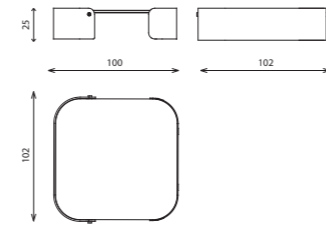

CAPRI

coffee tables

Elements

CAP-S100

Technical notes

Capri marble-topped table, a centerpiece with a recognizable identity. The combination of marble, wood, and metal, is an added high light to your collection, diverse integration of materials, customizable to your own taste and style as you choose from our marble collection, as well as mix and match the metal and wood sides according to your own taste, accentuated with metal finish for an elegant aesthetic look, available in two shapes, a table that is also a reflection of your distinctive taste and vision.

Elements

Technical notes

The rectangular coffee table is a presentation of practicality and elegance, with its classical design you are offered the joy of creating your own piece, by choosing the top from the diverse collections of marble, paint or veneer, while matching it with your preference of color for the metal legs, establishing a functional classy addition to your living space