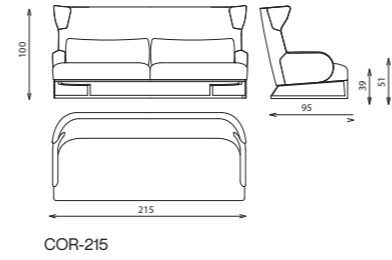

Technical notes

The three seats Cortina sofa is an expertly fashioned piece, with its distinguishable relaxing design, integrating comfortable depth and a headrest extension offering a fully satisfying experience, provided in medium and soft upholstery, solid wood structure emphasized with high resilience sponge and special fiber padding for durability, as well as design delicacy reflected in the exceptionally slim stylish figure, contrasted with the Aperta refined stitching, accentuated with an inventive back design, as well as a modern unique metal base with plastic feet for protection. With the limitless options provided to combine our diverse materials and colors, enjoy the distinctive experience of creative self-expression through assembling your very own singular sofa.