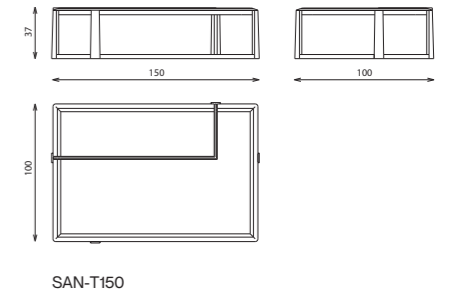

Technical notes

Rectangular coffee table, emphasizing an artistic modern style with the massive wood and marble top design, integrating the elegant metal beam inlay, with distinctively geometrical massive wood legs design and felt feet support for protection, an inspiring functional composition.