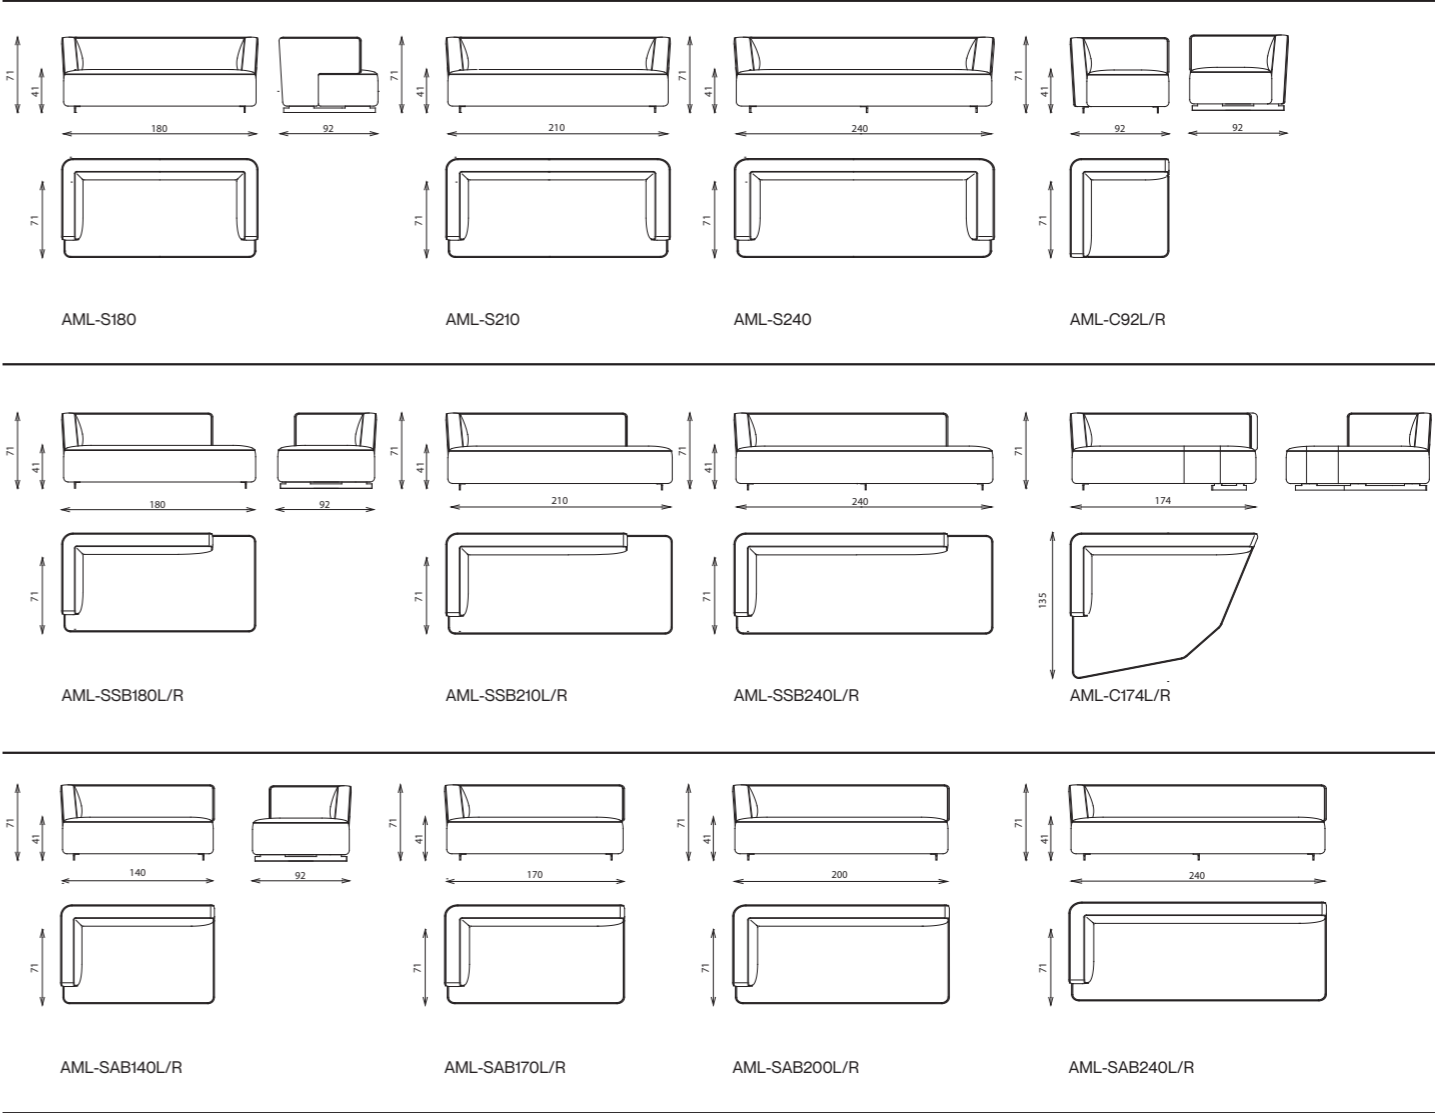

AMALFI

sofa

Technical notes

Amalfi sofas, crafted with a combination of the highest quality of materials, bringing perfection to Italian artistry, complemented with a unique back and armrest design, provided medium or soft upholstery and outlined with tailored elegant piping, metal legs base with plastic feet for protection.

The sofa is padded with tested high resilience sponge with special fiber for durability as well as exquisite relaxing support, tapered layout accentuated with a variation of your choice from cushion sizes and distinctive textiles & leathers,

with a set of pillows padded with natural feather or micro-fiber, all of which you can integrate with immobile elements for decorative and functional usage, a fusion of impeccable design and functionality.

Elements