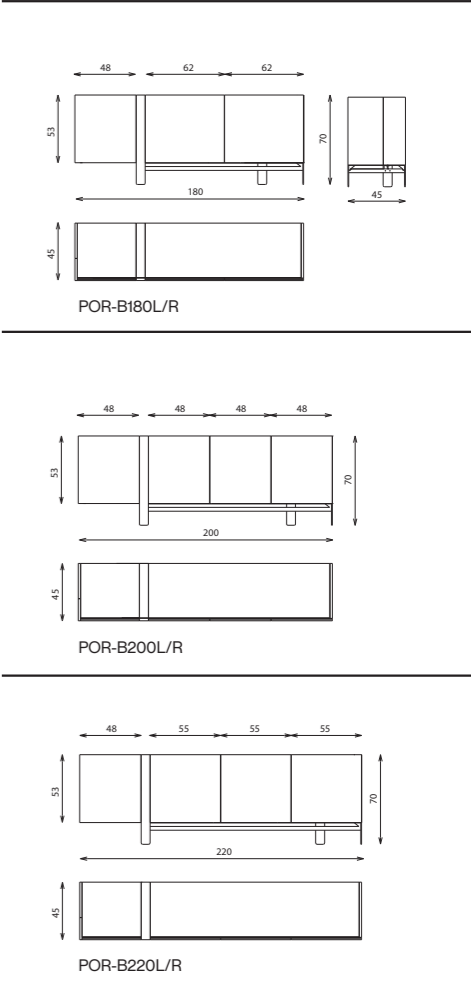

Elements

Technical notes

The side cabinet marble topped buffet, a fine luring functional extension to your set, a design harmonizing four different materials; paint, marble, metal finish, and wood, with veneer doors and separators, a rich piece that is also conventional with its soft concealed closing hinge, accentuated with metal legs and plastic feet providing floor protection as well as uniqueness, when opening the cabinet it is provided with a refined addition of internal lighting set with sensors granting visual ease and elegance, all of which is functional in its diverse options for storage or display, this piece could be the outcome of our unique Italian craftsmanship and your own design, granted a creative experience as you choose from our unique marbles, wood colors, and textures collection, and your favored size, to assemble a standout artistic unit.