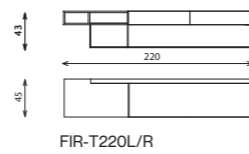

FIR-T200L/R

FIR-T220L/R

Technical notes

The Firenze TV unit, with your choice of a veneer top or painted wood, or a mix of both, is a functional smart addition to your living space, recognized by the refined back design variation of marble, painted wood or veneer, that also acts as a separator for flexible attractive placement away from walls, based with a finely lined metal structure with plastic feet for protection, integrating the delicacy of push-to-open drawers for discreet storage, and a cable passage installation offering a tidy & neat look. A multiple-use flexible neat TV unit customized to your own taste and style.