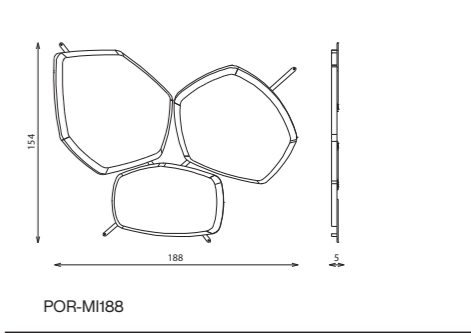

PORTOFINO

cabinet

Elements

Technical notes

The Portifono cabinet, a stylishly attractive yet functional piece, Marble topped, with veneer covering the right side and painted wood the left side, held by attractive bold metal frames and supported with felt feet. The internal of the right side is distinguishably integrated with metal shelves and artisanal leather inlay, whereas the top shelves are made of glass, softly lit with high-quality internal led light functioning with IR door sensors, topped with an exclusive crystal glass hanging unit for a luxurious neat setting. A set of internal drawers is integrated with an elegant smooth push-to-open mechanism, providing discreet functional storage. This impeccable Italian design is a combination of 5 distinctive materials; marble, glass, paint, metal and veneer, aside from a delicate color palette, all of which you can choose, combine, mix and match from, to come to a final design that is the product of your own artistic creation.

PORTOFINO

mirrors

Elements

Technical notes

3 mirrors set, a conversational piece of mirrors design, surrounded by massive wood frames and supported with a trendy shaped metal strips structure, according to your preference, the mirrors can be ordered as a set or single ones, 3 or less, with your choice of smoky or dark grey shade, allowing a spacious contemporary taste to your distinctive setup.