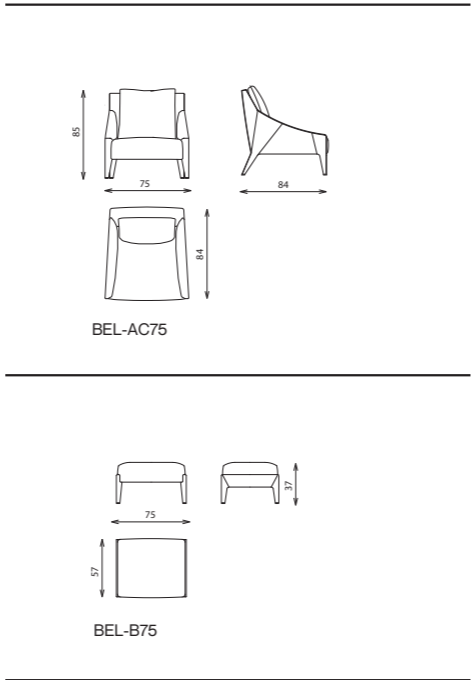

Elements

Technical notes

For subtle solitude, the chair and banquette corner is an asset worth owning, with the delicate fine lining of the fully covered body of your choice of fabric or leather, gracefully complemented with the Aperta stitching, a confident personal setup that is your connection to home, padded with selective high resilience sponge with special fiber and memory foam for ultimate comfort and durability, with metal palate on felt feet for protection, accentuated by a natural feather pillow for a luxurious experience. Your corner, your moment.