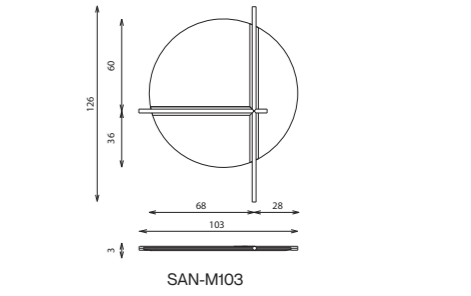

SANREMO

cabinet

Technical notes

The tall wood cabinet, with massive wood legs and supportive beams, is a reflection of exquisite Italian sophistication and solid design, with its lean veneer door, sided with smoked glass shelves offering functional storage options, whether hidden or a comfortable display of items, the cabinet includes a flexible moveable massive tray with exquisite leather inlay, and a glasses hanger utilizing cups placement, for a comfortable breezy gathering with friends or family, all of which is embedded with a delicate mirror addition, softly lit led lights operating with IR sensors adding elegance to functionality, and soft closing hinge providing noiseless motion. Personalize your bond with the design and enjoy combining your favorable choices from wood and paint.

SANREMO

mirror

Elements

Technical notes

The Sanremo flexible mirror set presents a distinguished unique mix of modern and classical design, adding to the flair roundness of the mirrors, the diagonal geometrical sharpness of the thin lean metal tubes, of which you can choose from 3 different shades, and mix with your desirable mirror shade whether smoky or dark grey. This set of 3 mirrors or less can be flexibly re-assembled according to your space and set design, offering in addition to style, more space to the eye of the beholder.