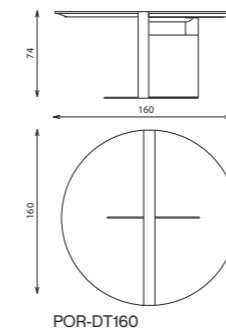

Elements

Technical notes

The chamfered top table, with its combination of metal, wood, and marble is a representation of the Italian modern design spirit, as the unique metal lines are integrated within the slim wooden shape, accentuated with a remarkable rich marble box at the bottom, emphasizing the design with the finesse of its nature raw patterns, creating an artwork that is attractive when observed from all angles, with a thick core guaranteeing durability and strength.

According to your taste, you can choose from the rectangular or round shapes, your size and colors preference, and allow yourself the pleasure of combining the variety of elements together with our endless options, to come to a final design that satisfies the artist in you.