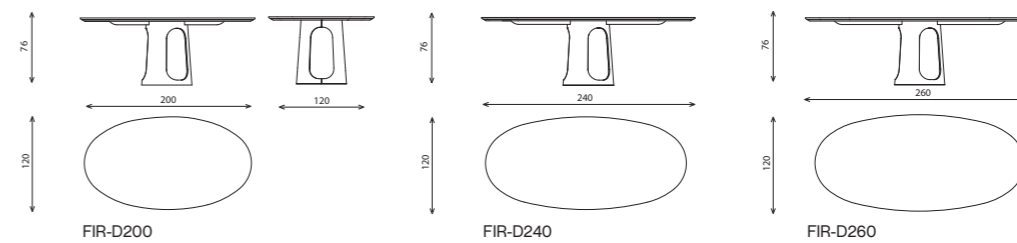

FIRENZE

dining tables

Elements

Technical notes

A dining table that is your very own statement piece, recognized with its trendy thick marble flying top, throwing a bridge-like impression, available in a round or oval shape, while offering a variation of four different sleek marble designs that you can proudly choose from, under layered with painted wood.