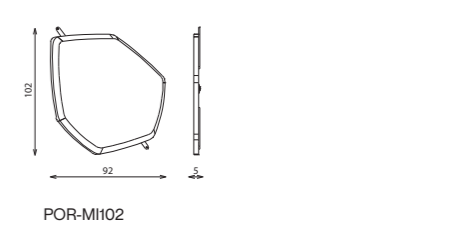

PORTOFINO

mirrors

Elements

Technical notes

3 mirrors set, a conversational piece of mirrors design, surrounded by massive wood frames and supported with a trendy shaped metal strips structure, according to your preference, the mirrors can be ordered as a set or single ones, 3 or less, with your choice of smoky or dark grey shade, allowing a spacious contemporary taste to your distinctive setup.