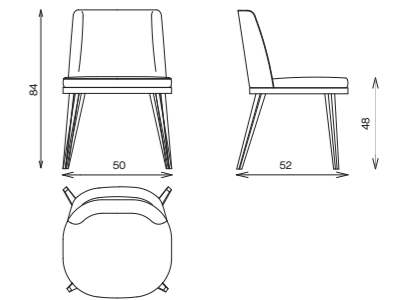

FIRENZE

tv unit

Elements

Technical notes

The Firenze TV unit, with your choice of a veneer top or painted wood, or a mix of both, is a functional smart addition to your living space, recognized by the refined back design variation of marble, painted wood or veneer, that also acts as a separator for flexible attractive placement away from walls, based with a finely lined metal structure with plastic feet for protection, integrating the delicacy of push-to-open drawers for discreet storage, and a cable passage installation offering a tidy & neat look. A multiple-use flexible neat TV unit customized to your own taste and style.

FIRENZE

chairs

Elements

FIR-AC50

Technical notes

The dining chair collection, with endless personalization options, comes in three design variations, with an arm-set, without an arm-set, and round. Massive wood structure and special high-quality soft sponge and microfiber padding providing durability and comfort, with plastic feet for protection, legs come in massive wood of your choice from our finest material selection, with an option to emphasize the artisan look by matching diverse textile colors and styles in one set, or creating a subtle delicate unified look, reflecting the artistic designer in you.