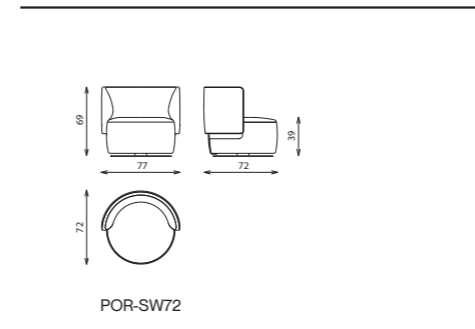

Elements

Technical notes

The swivel chair smooth revolving 180 degrees, effortlessly falls back into place once unused, uniquely supported with a metal base that includes a swivel mechanism on felt feet, an exceptionally neat addition to seating areas, presenting a continuously organized presence, supported with the highest quality wood structure, all of which is padded with HR sponge with special fiber tallying ease and extreme comfort to your experience, integrating an exceptional metal belt insert to the back which adds individuality to the design. Our chair is customized to each individual taste as you choose your preference from leather to our collection of 7 distinctive textiles, and a subtle elegant palette that you can mix and match colors from, applied with numerous options, resulting in assembling your very own identity in a harmonious design.