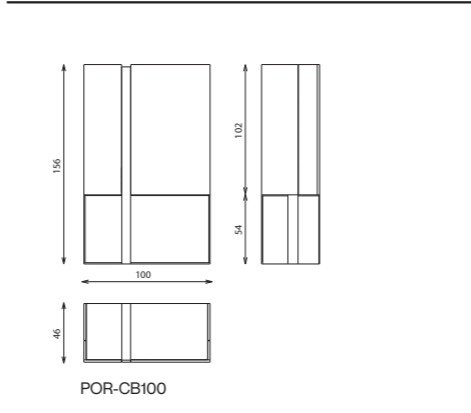

PORTOFINO

cabinet

Elements

Technical notes

The Portifono cabinet, a stylishly attractive yet functional piece, Marble topped, with veneer covering the right side and painted wood the left side, held by attractive bold metal frames and supported with felt feet. The internal of the right side is distinguishably integrated with metal shelves and artisanal leather inlay, whereas the top shelves are made of glass, softly lit with high-quality internal led light functioning with IR door sensors, topped with an exclusive crystal glass hanging unit for a luxurious neat setting. A set of internal drawers is integrated with an elegant smooth push-to-open mechanism, providing discreet functional storage. This impeccable Italian design is a combination of 5 distinctive materials; marble, glass, paint, metal and veneer, aside from a delicate color palette, all of which you can choose, combine, mix and match from, to come to a final design that is the product of your own artistic creation.

PORTOFINO

mirrors

Elements

Technical notes

3 mirrors set, a conversational piece of mirrors design, surrounded by massive wood frames and supported with a trendy shaped metal strips structure, according to your preference, the mirrors can be ordered as a set or single ones, 3 or less, with your choice of smoky or dark grey shade, allowing a spacious contemporary taste to your distinctive setup.