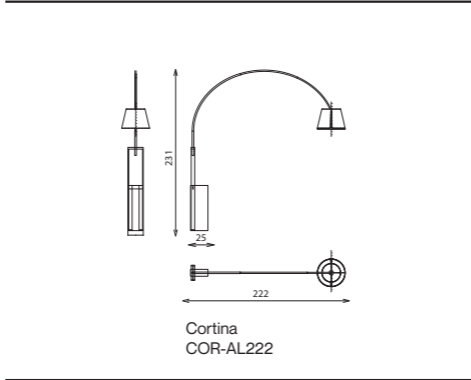

Elements

Technical notes

The gracefully arched lamp brightens the atmosphere with its elegance, the cortina arched lamp is elegantly designed with a structural marble base to which a metal arc is fixed with an artisanal leather hat with metal accents, all of which can be customized according to your own taste upon selecting and matching the various colors available your will be designing your iconic piece that you are proud to call your own.