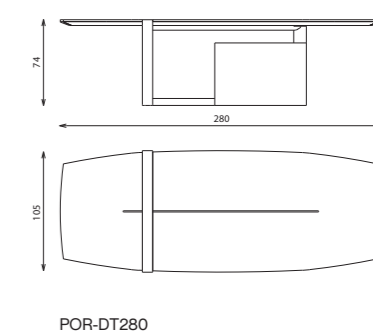

Elements

Technical notes

The chamfered top table, with its combination of metal, wood, and marble is a representation of the Italian modern design spirit, as the unique metal lines are integrated within the slim wooden shape, accentuated with a remarkable rich marble box at the bottom, emphasizing the design with the finesse of its nature raw patterns, creating an artwork that is attractive when observed from all angles, with a thick core guaranteeing durability and strength.

According to your taste, you can choose from the rectangular or round shapes, your size and colors preference, and allow yourself the pleasure of combining the variety of elements together with our endless options, to come to a final design that satisfies the artist in you.