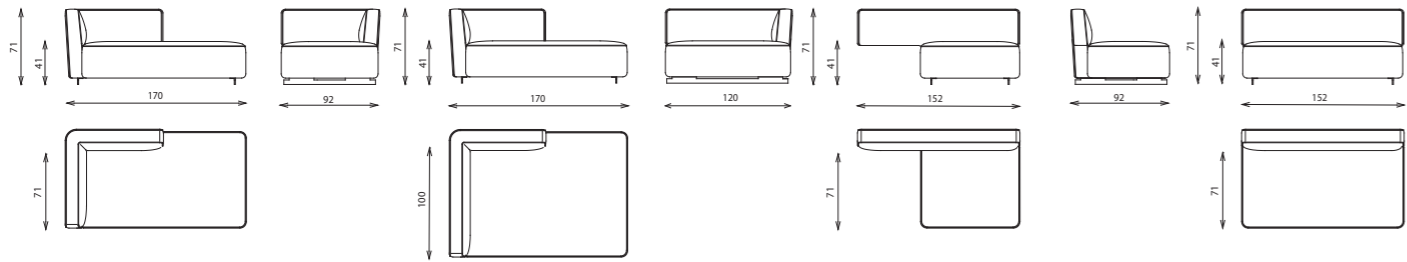

Elements

AML-SHB92L/R

AML-SHB120L/R

AML-SHS152L/R

AML-SWA152