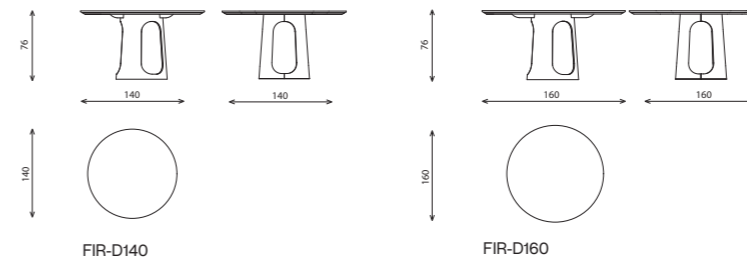

FIRENZE

dining tables

Elements

Technical notes

A dining table that is your very own statement piece, recognized with its trendy thick marble flying top, throwing a bridge-like impression, available in a round or oval shape, while offering a variation of four different sleek marble designs that you can proudly choose from, under layered with painted wood.