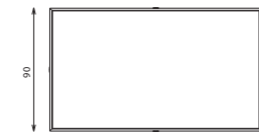

SANREMO

coffee table marble top

Elements

SAN-T157

Technical notes

Our Sanremo marble table comes in various shapes, made of multi-leveled massive wood providing extended durability, characterized by an exquisite marble top surrounded by a refined wooden frame, and recognizably stylish leg design with felt feet for protection, available in a square and rectangular shape.

Choose and combine from our collection of distinctive marble and wood, and enjoy owning a piece customized to your own taste and style.

SANREMO

table glass top

Elements

Technical notes

A side round table, topped with smoky glass, accentuated by a metal frame and palette, with distinctive massive wood legs and felt feet for protection, a versatile functional addition to your seating area.