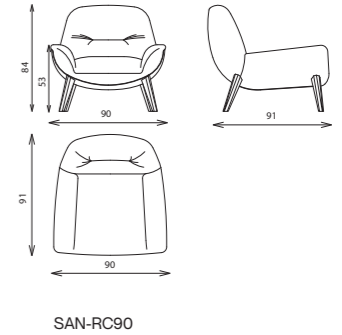

Technical notes

The Sanremo round chair is your answer to comfort and style, padded with high resilience sponge and special fiber, offering ease and extreme comfort to your experience, while designed with a unique ergonomic round structure accentuated with meticulous Italian piping, adding to comfort uniqueness, all of which is supported by massive wood legs, with the flexibility of mixing and matching, as you choose your preference of colors, fabrics or materials, creating a unique identity of your own.