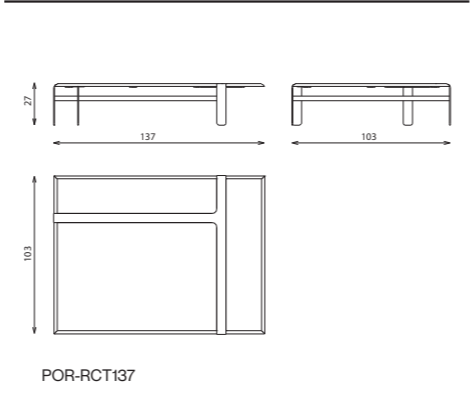

Elements

Technical notes

a conversational art piece with an unconventional design, as a diversified mixture of materials between your choice of massive wood top colors matching it with metal legs color the metal legs are equipped with plastic feet, the unique identity of the Portofino metal belt bringing elegance and a singular identification to the overall set, all of which is tailored to your own taste as you enjoy the liberty of matching materials and colors creating a personalized unique piece.