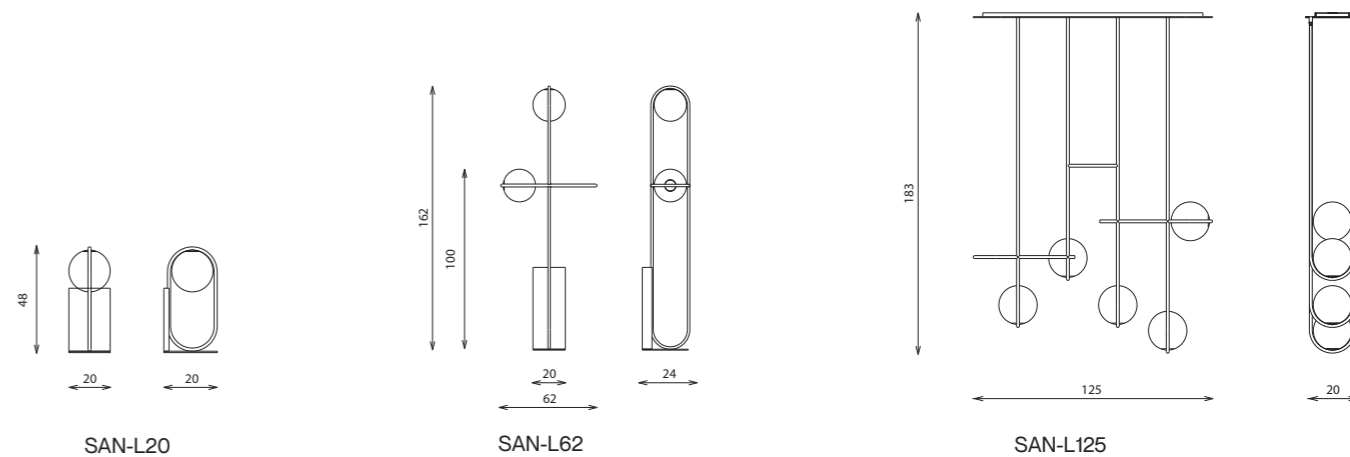

Elements

Technical notes

Lamps Collection expresses controversial contemporary work of art, with unique glass globe surrounded by plated metal tubes, coming in table lamp, floor lamp or ceiling lamp that are adjustable according to the design set up of your space. Floor and table lamps are standing on marble box which and addition to finalize the design into a composition that is an original extraordinary reflection of the Italian creative spirit in you.