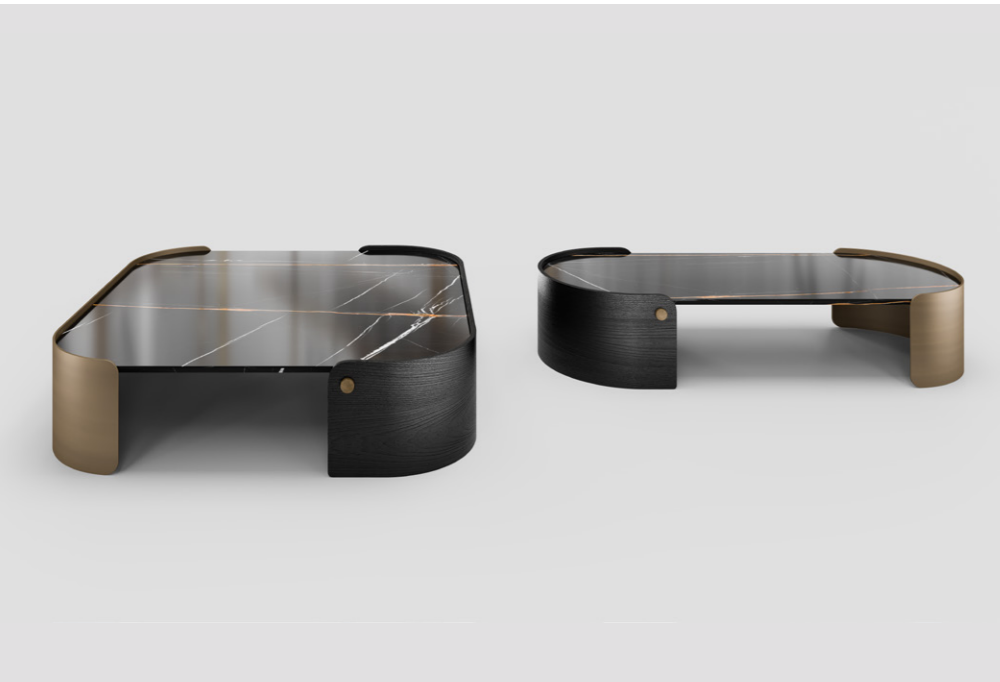

CAPRI

coffee tables

Technical notes

The Capri table collection offers a variety of tables where each one reflects an impeccably designed centerpiece, recognizable with the unique combination of the metal tube structure, wood, and marble, endless personalizing variation, as you combine from a selection of marble, veneer, and painted tops, mixed with your choice of color for the metal legs, emphasized with solid steel, and can be integrated with a higher Capri table, offering a chance to compose your very own harmonious stylish table design while choosing from different heights and dimensions, from rectangular to round to three separate triangular sets.

Elements

Technical notes

Our Capri collection comes also in a set of 3 round shaped tops, with your choice from our distinctive collection of different top variations, from marble, paint, or veneer, supported and connected with metal tube legs creating a modern versatile piece complementing your living space.

Elements

CAPRI

coffee tables

Elements

CAP-S100

CAP-O120

Technical notes

Capri marble-topped table, a centerpiece with a recognizable identity. The combination of marble, wood, and metal, is an added high light to your collection, diverse integration of materials, customizable to your own taste and style as you choose from our marble collection, as well as mix and match the metal and wood sides according to your own taste, accentuated with metal finish for an elegant aesthetic look, available in two shapes, a table that is also a reflection of your distinctive taste and vision.