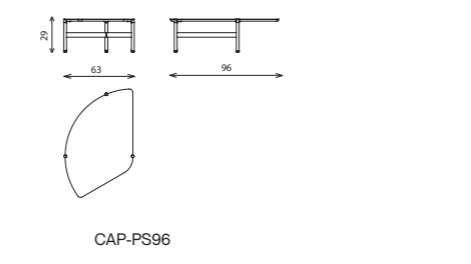

CAPRI

coffee tables

Technical notes

The Capri table collection offers a variety of tables where each one reflects an impeccably designed centerpiece, recognizable with the unique combination of the metal tube structure, wood, and marble, endless personalizing variation, as you combine from a selection of marble, veneer, and painted tops, mixed with your choice of color for the metal legs, emphasized with solid steel, and can be integrated with a higher Capri table, offering a chance to compose your very own harmonious stylish table design while choosing from different heights and dimensions, from rectangular to round to three separate triangular sets.

Elements

Technical notes

Our Capri collection comes also in a set of 3 round shaped tops, with your choice from our distinctive collection of different top variations, from marble, paint, or veneer, supported and connected with metal tube legs creating a modern versatile piece complementing your living space.

Elements