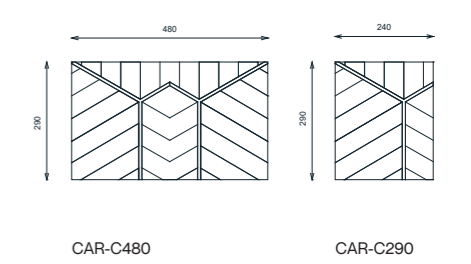

Elements

Technical notes

Meticulously blending exquisite Italian design with Egyptian craftsmanship to bring together the modern rugs to complement your setup and bond the entire environment serving the required sophisticated look. Made of 100% wool, it is crafted by hand using the ancient Egyptian method and the carpets are available in the monochrome colors and also can be made in custom colors according to your selection from our color palate, to enhance your home atmosphere with your own selection.