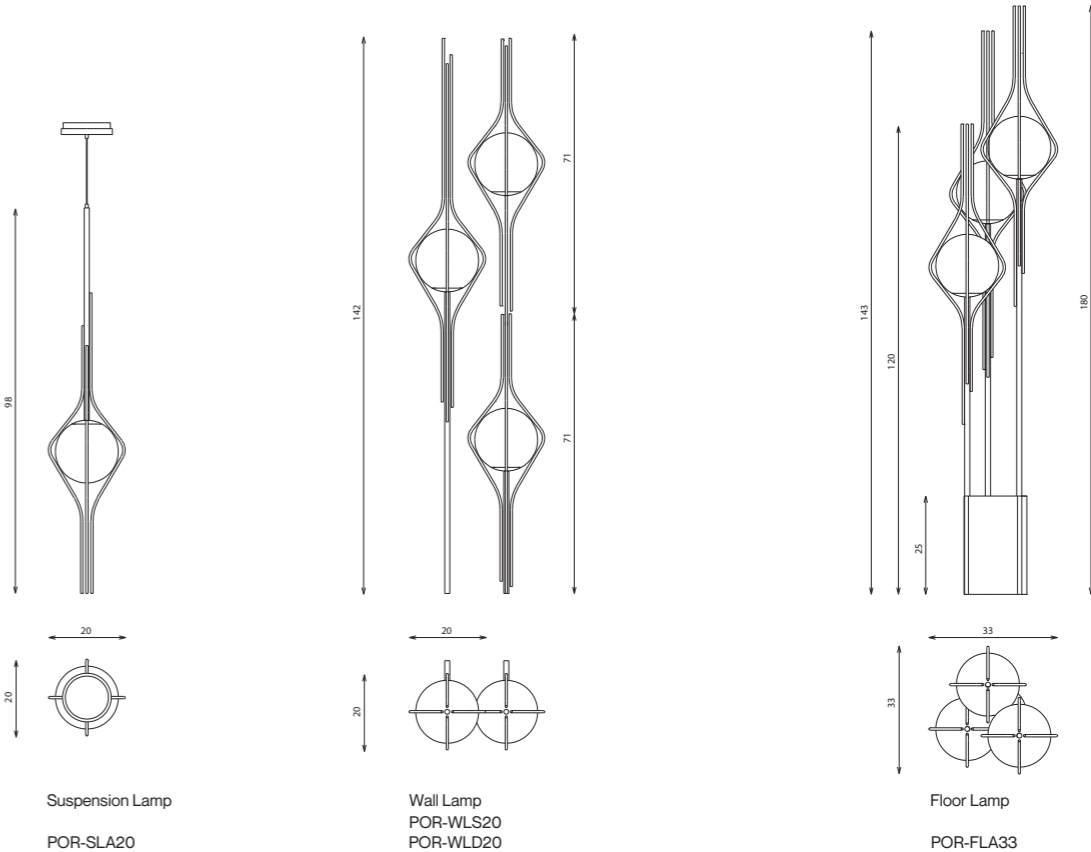

PORTOFINO lamps

Technical notes

A contemporary elegant design piece, the glass globe shape is surrounded by lean artistically shaped metal tubes, that fade into distinctive non-symmetrical lines, available as a single or double set, which you can enjoy the process of selecting, assembling, and forming a wall set that presents your creative signature, also available for floor display, with increased elegance reflected in the distinctive cylinder-shaped floor marble, as you choose your preference from 3 unique colors.

Elements