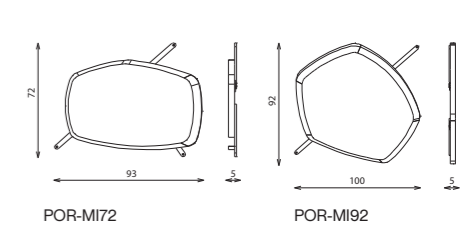

PORTOFINO

mirrors

Elements

Technical notes

3 mirrors set, a conversational piece of mirrors design, surrounded by massive wood frames and supported with a trendy shaped metal strips structure, according to your preference, the mirrors can be ordered as a set or single ones, 3 or less, with your choice of smoky or dark grey shade, allowing a spacious contemporary taste to your distinctive setup.