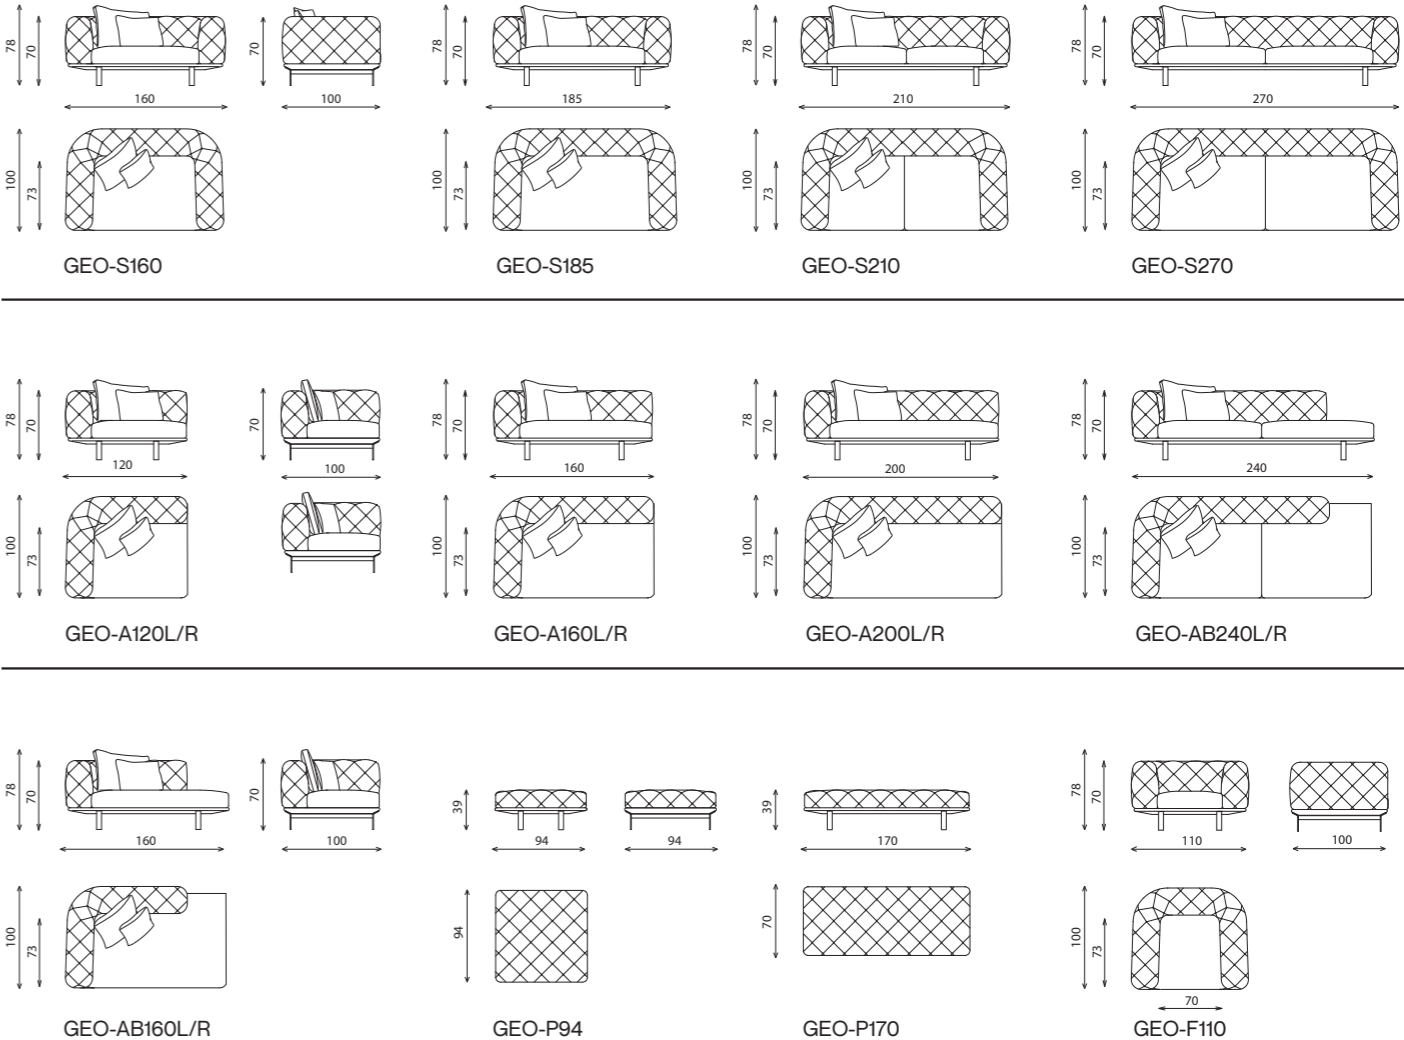

GEORGE

sofa

Technical notes

The George sofa, an impeccable design to fit your collection of the finest taste, characterized by the best Italian craftsmanship with its double-sided Capitone buttons, and plywood tapered lower base, all padded with the highest quality of super soft sponge, with your choice of medium or soft upholstery, accentuated with Pizzicata stitched cushions, padded with special luxurious natural feather or microfiber for your comfort, while integrating metal legs with plastic feet for support, you can customize the sofa in a variety of sizes, as you personalize a reflection of you in an ultimately relaxing and exceptionally designed work of art.

Elements