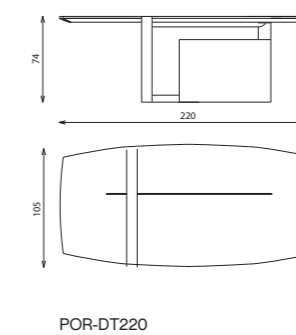

Elements

Technical notes

The chamfered top table, with its combination of metal, wood, and marble is a representation of the Italian modern design spirit, as the unique metal lines are integrated within the slim wooden shape, accentuated with a remarkable rich marble box at the bottom, emphasizing the design with the finesse of its nature raw patterns, creating an artwork that is attractive when observed from all angles, with a thick core guaranteeing durability and strength.

According to your taste, you can choose from the rectangular or round shapes, your size and colors preference, and allow yourself the pleasure of combining the variety of elements together with our endless options, to come to a final design that satisfies the artist in you.