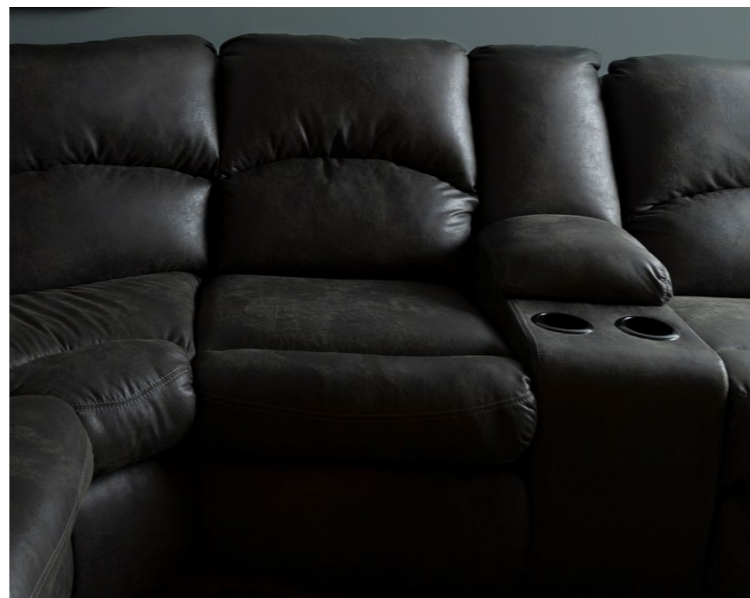

AE-122-48-49 Reclining L-Shape

LAF RECLINING LOVESEAT-RAF RECLINING LOVESEAT

Dimensions : W: 300cm | D: 270cm