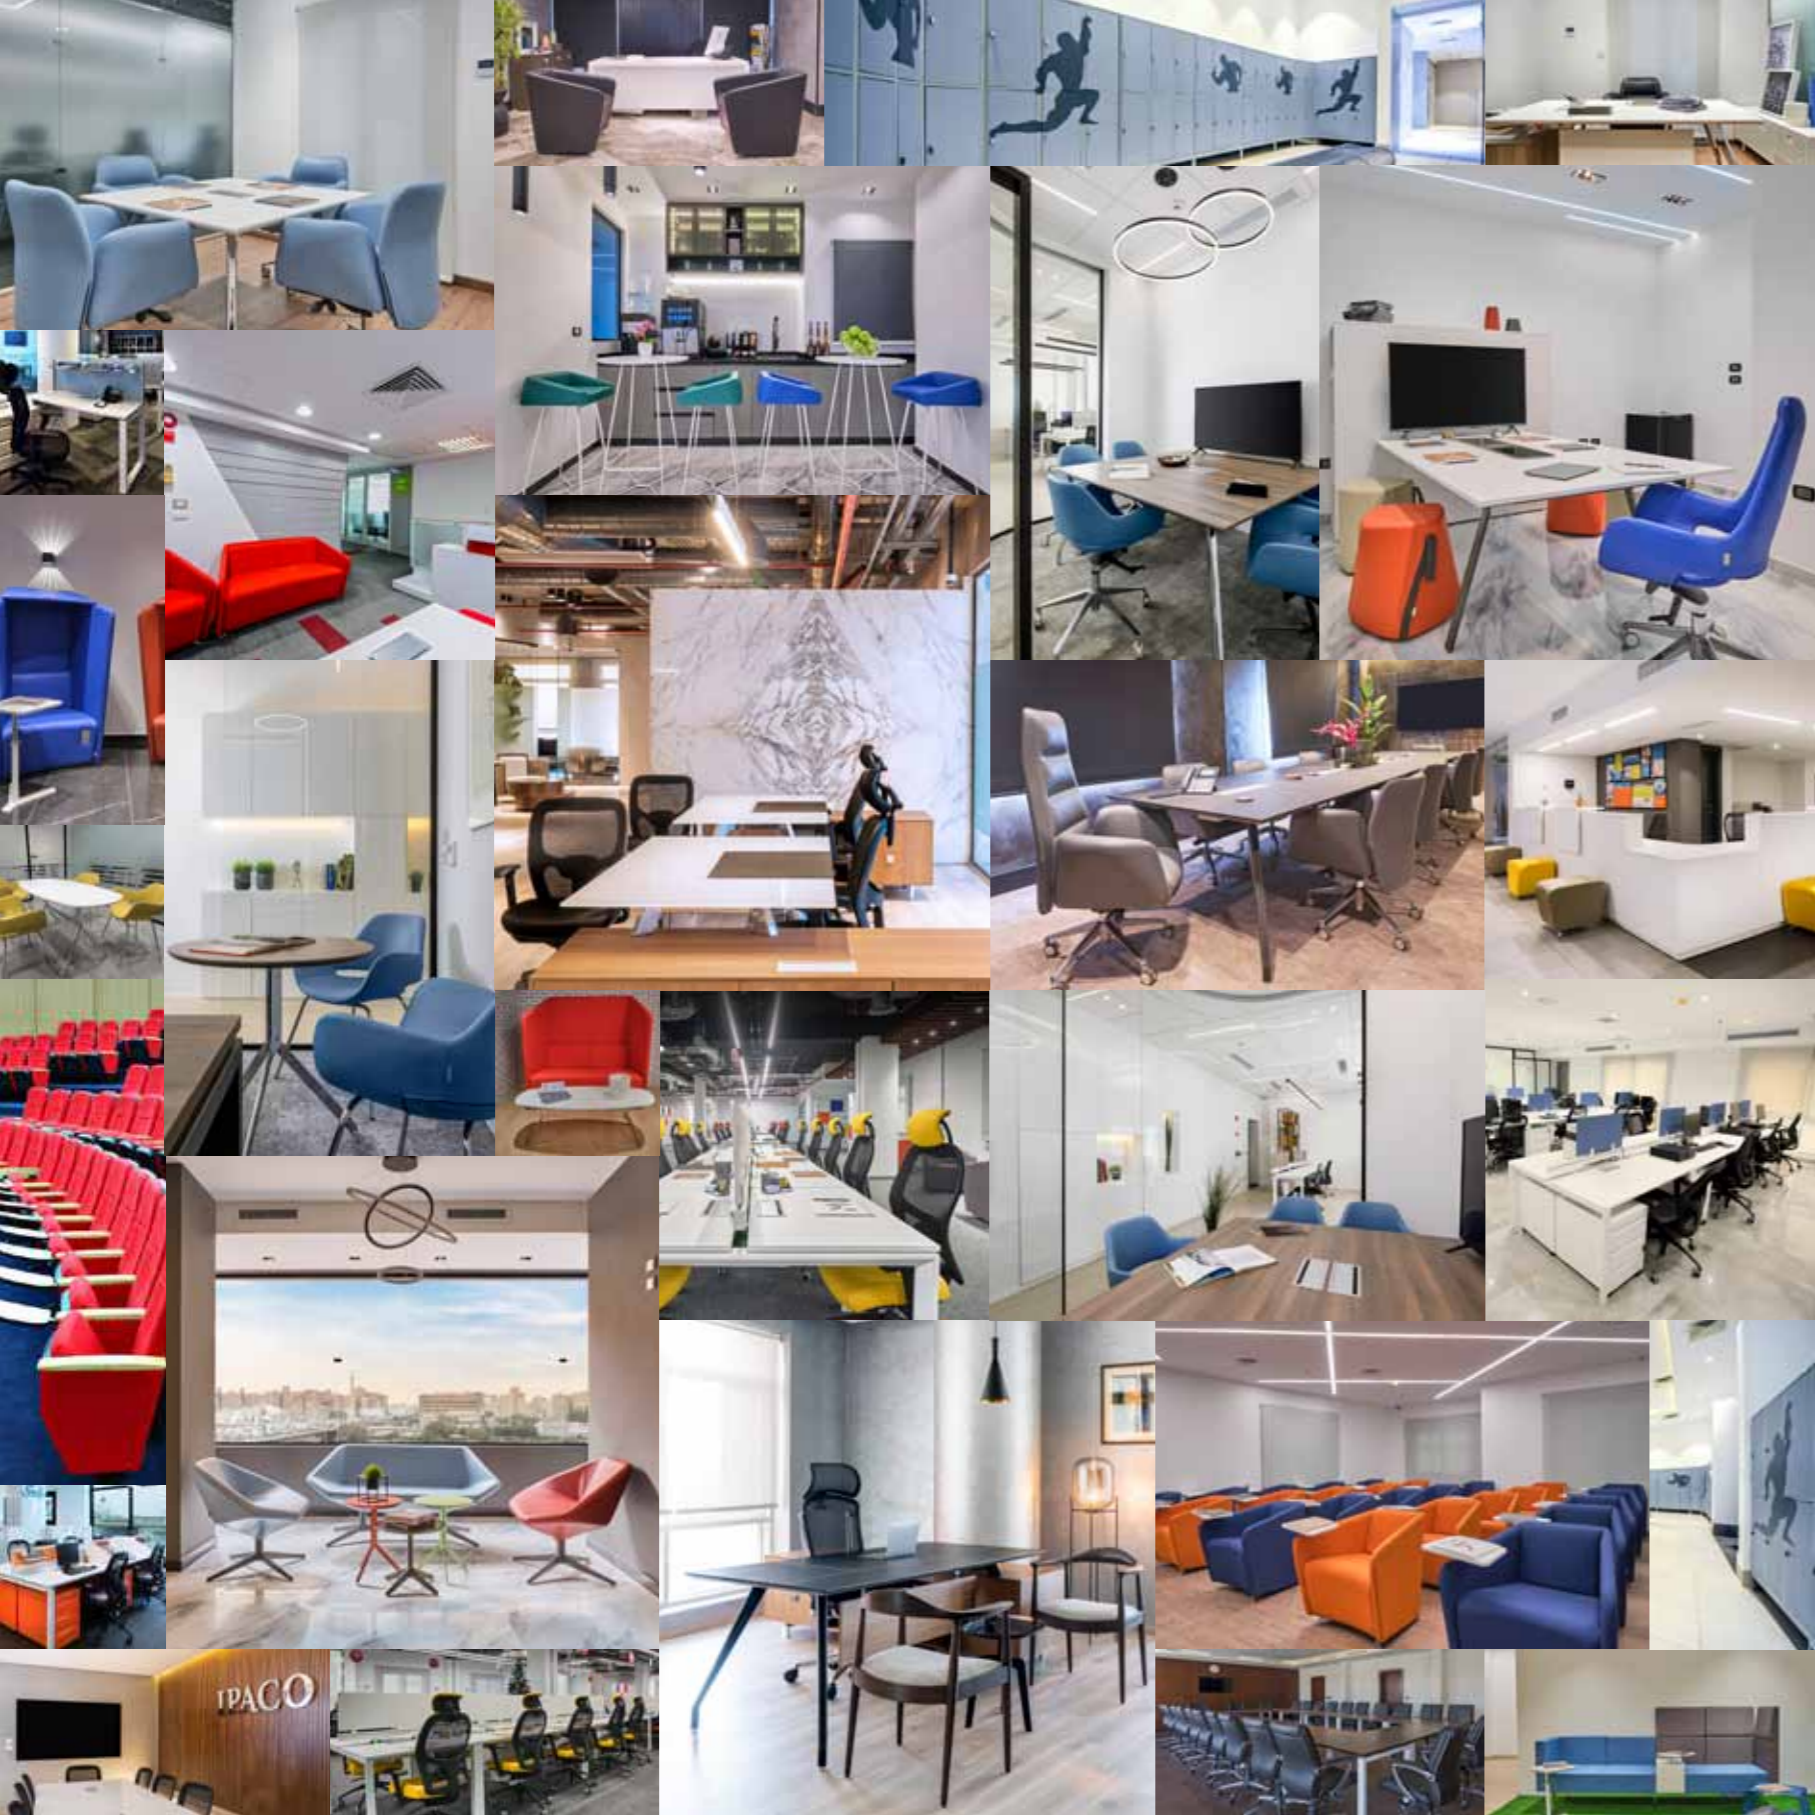

References