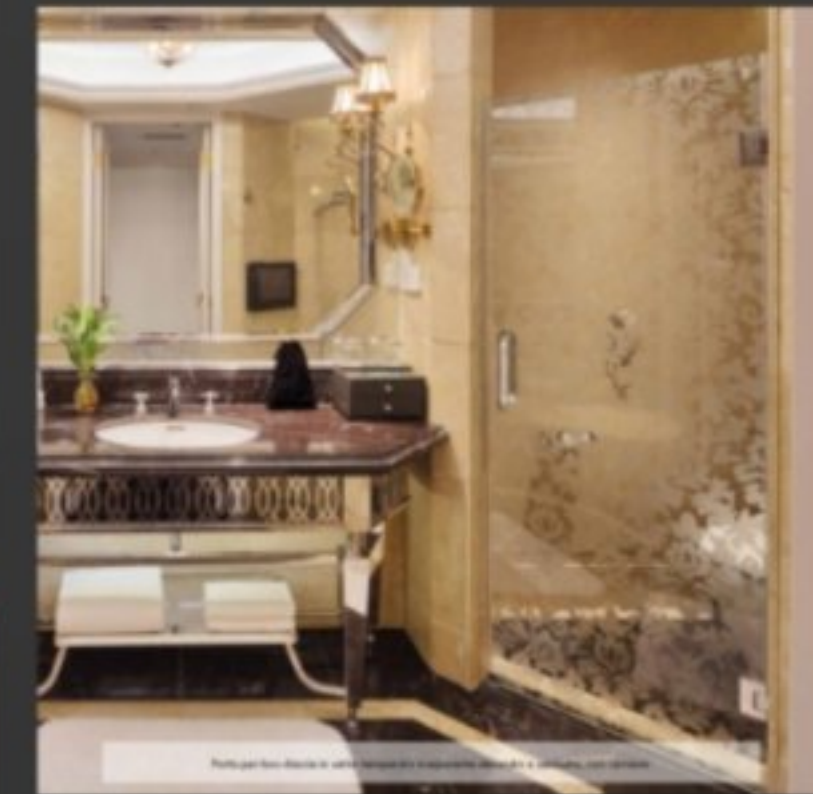

ART GLASS

Since 45 years ago founded by Carlo Lazzarini, Vetreria Nuova Teberina provided projects with glass works due to the highest quality standard. Now the company stands in Cerbara, Citta di Castello with the brand name of Robeart. The second generation has widen the product range combining the new technology with Italian arts and hand crafts comprising stained glass, fused glass, sand blasting and restoration of antique masterpieces.

Roberta Lazzarini
Art Director & General Manager