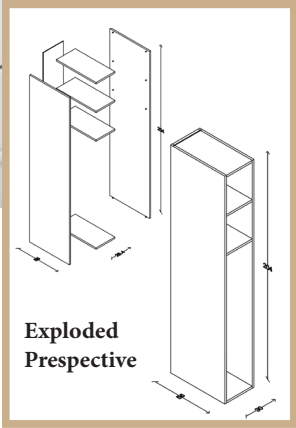

Width	Height	Depth
30cm	204cm	56cm

Dimensions / Code: T/S 30

Width	Height	Depth
30cm	204cm	56cm

Dimensions / Code: T/S 40

Width	Height	Depth
40cm	204cm	56cm

Dimensions / Code: T/D 40

Width	Height	Depth
40cm	204cm	56cm

Dimensions / Code: T/S 50

Width	Height	Depth
50cm	204cm	56cm

Dimensions / Code: T/D 50

Width	Height	Depth
50cm	204cm	56cm

Dimensions / Code: T/O 60

Width	Height	Depth
60cm	204cm	56cm

Dimensions / Code: T/OD 60

Dimensions / Code: W/DR 90

Width	Height	Depth
90cm	72cm	33cm

Dimensions / Code: W/F 90

Width	Height	Depth
90cm	36cm	33cm

Base Unit

Dimensions / Code: L/K 15

Width	Height	Depth
15cm	72cm	56cm

Dimensions / Code: L/K 20

Dimensions / Code: D 80 / 2

Width	Height	Depth
80cm	72cm	56cm

Dimensions / Code: D 80 / 3

Width	Height	Depth
80cm	72cm	56cm

Dimensions / Code: L/D 80

Width	Height	Depth
80cm	72cm	56cm

Dimensions / Code: S 90