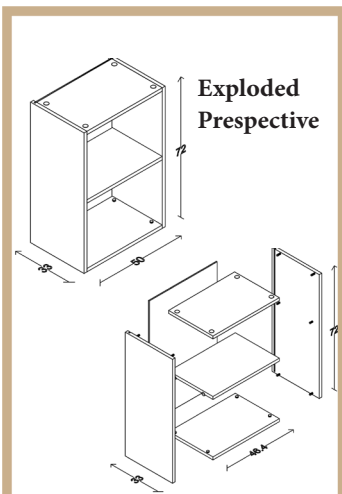

Width	Height	Depth
80cm	204cm	56cm

Dimensions / Code: T/UL 80

Width	Height	Depth
80cm	204cm	56cm

Dimensions / Code: T/S 90

Width	Height	Depth
90cm	204cm	56cm

Dimensions / Code: T/D 90

Width	Height	Depth
90cm	204cm	56cm

Dimensions / Code: T 90

Width	Height	Depth
90cm	204cm	56cm

Dimensions / Code: T/AC 90

Width	Height	Depth
90cm	204cm	56cm

Dimensions / Code: T/BC 90

Width	Height	Depth
90cm	204cm	56cm

Wall Cabinets

Dimensions / Code: W/K 40

Width	Height	Depth
40cm	72cm	33cm

Dimensions / Code: W/K 45

Width	Height	Depth
45cm	72cm	33cm

Dimensions / Code: W/K 50

Width	Height	Depth
50cm	72cm	33cm

Dimensions / Code: W/K 60

Width	Height	Depth
60cm	72cm	33cm

Dimensions / Code: W/F 60

Width	Height	Depth
60cm	36cm	33cm

Dimensions / Code: W/DR 60

Width	Height	Depth
60cm	72cm	33cm

Dimensions / Code: W/K 70

Width	Height	Depth
70cm	72cm	33cm

Dimensions / Code: W/DR 70