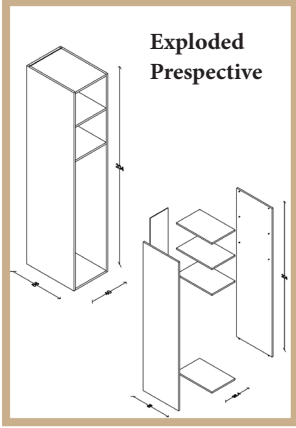

Width	Height	Depth
30cm	204cm	56cm

Dimensions / Code: T/S 30

Width	Height	Depth
30cm	204cm	56cm

Dimensions / Code: T/S 40

Width	Height	Depth
40cm	204cm	56cm

Dimensions / Code: T/D 40

Width	Height	Depth
40cm	204cm	56cm

Dimensions / Code: W/DR 90

Width	Height	Depth
90cm	72cm	33cm

Dimensions / Code: W/F 90

Width	Height	Depth
90cm	36cm	33cm

Base Unit

Dimensions / Code: L/K 15

Width	Height	Depth
15cm	72cm	56cm

Dimensions / Code: L/K 20

Dimensions / Code: D 80 / 2

Width	Height	Depth
80cm	72cm	56cm

Dimensions / Code: D 80 / 3

Width	Height	Depth
80cm	72cm	56cm

Dimensions / Code: L/D 80

Width	Height	Depth
80cm	72cm	56cm

Dimensions / Code: S 90

Width	Height	Depth
90cm	72cm	56cm

Dimensions / Code: O 90

Width	Height	Depth
90cm	72cm	56cm

Dimensions / Code: L/D 90

Width	Height	Depth
90cm	72cm	56cm

نابوليا Nabolia

Office: 2 Bahgat Aly st., El Masry towers,
Tower C, Zamalek 11211, Cairo, Egypt