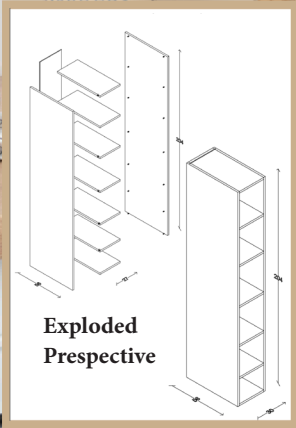

Dimensions / Code: T/D 30

Width	Height	Depth
30cm	204cm	56cm