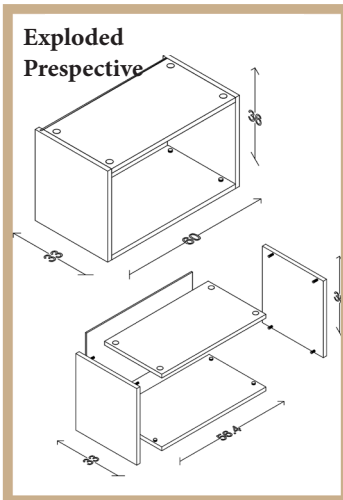

Dimensions / Code: T 90

Width	Height	Depth
90cm	204cm	56cm

Dimensions / Code: T/AC 90

Width	Height	Depth
90cm	204cm	56cm

Dimensions / Code: T/BC 90

Width	Height	Depth
90cm	204cm	56cm

Wall Cabinets

Dimensions / Code: W/K 40

Width	Height	Depth
40cm	72cm	33cm

Dimensions / Code: W/K 45

Width	Height	Depth
45cm	72cm	33cm

Dimensions / Code: W/K 50

Width	Height	Depth
50cm	72cm	33cm

Dimensions / Code: W/K 60

Width	Height	Depth
60cm	72cm	33cm

Dimensions / Code: W/F 60

Width	Height	Depth
60cm	36cm	33cm

Dimensions / Code: W/DR 60

Width	Height	Depth
60cm	72cm	33cm

Dimensions / Code: W/K 70

Width	Height	Depth
70cm	72cm	33cm

Dimensions / Code: W/DR 70

Width	Height	Depth
70cm	72cm	33cm

Dimensions / Code: W/K 80

Width	Height	Depth
80cm	72cm	33cm

Dimensions / Code: W/DR 80

Width	Height	Depth
80cm	72cm	33cm

Dimensions / Code: W/K 90

Width	Height	Depth
90cm	72cm	33cm