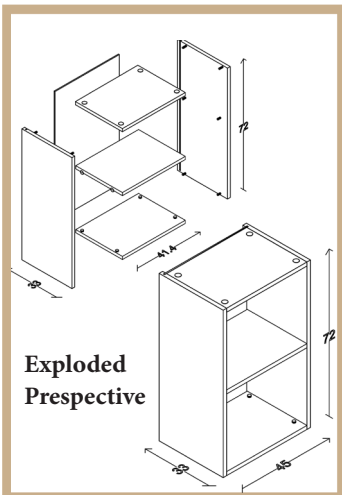

Width	Height	Depth
80cm	204cm	56cm

Dimensions / Code: T/UL 80

Width	Height	Depth
80cm	204cm	56cm

Dimensions / Code: T/S 90

Width	Height	Depth
90cm	204cm	56cm

Dimensions / Code: T/D 90

Width	Height	Depth
90cm	204cm	56cm

Dimensions / Code: T 90

Width	Height	Depth
90cm	204cm	56cm

Dimensions / Code: T/AC 90

Width	Height	Depth
90cm	204cm	56cm

Dimensions / Code: T/BC 90

Width	Height	Depth
90cm	204cm	56cm

Wall Cabinets

Dimensions / Code: W/K 40

Width	Height	Depth
40cm	72cm	33cm

Dimensions / Code: W/K 45

Width	Height	Depth
45cm	72cm	33cm

Dimensions / Code: W/K 50

Width	Height	Depth
50cm	72cm	33cm

Dimensions / Code: W/K 60

Width	Height	Depth
60cm	72cm	33cm

Dimensions / Code: W/F 60

Width	Height	Depth
60cm	36cm	33cm

Dimensions / Code: W/DR 60

Width	Height	Depth
60cm	72cm	33cm

Dimensions / Code: W/K 70

Width	Height	Depth
70cm	72cm	33cm

Dimensions / Code: W/DR 70