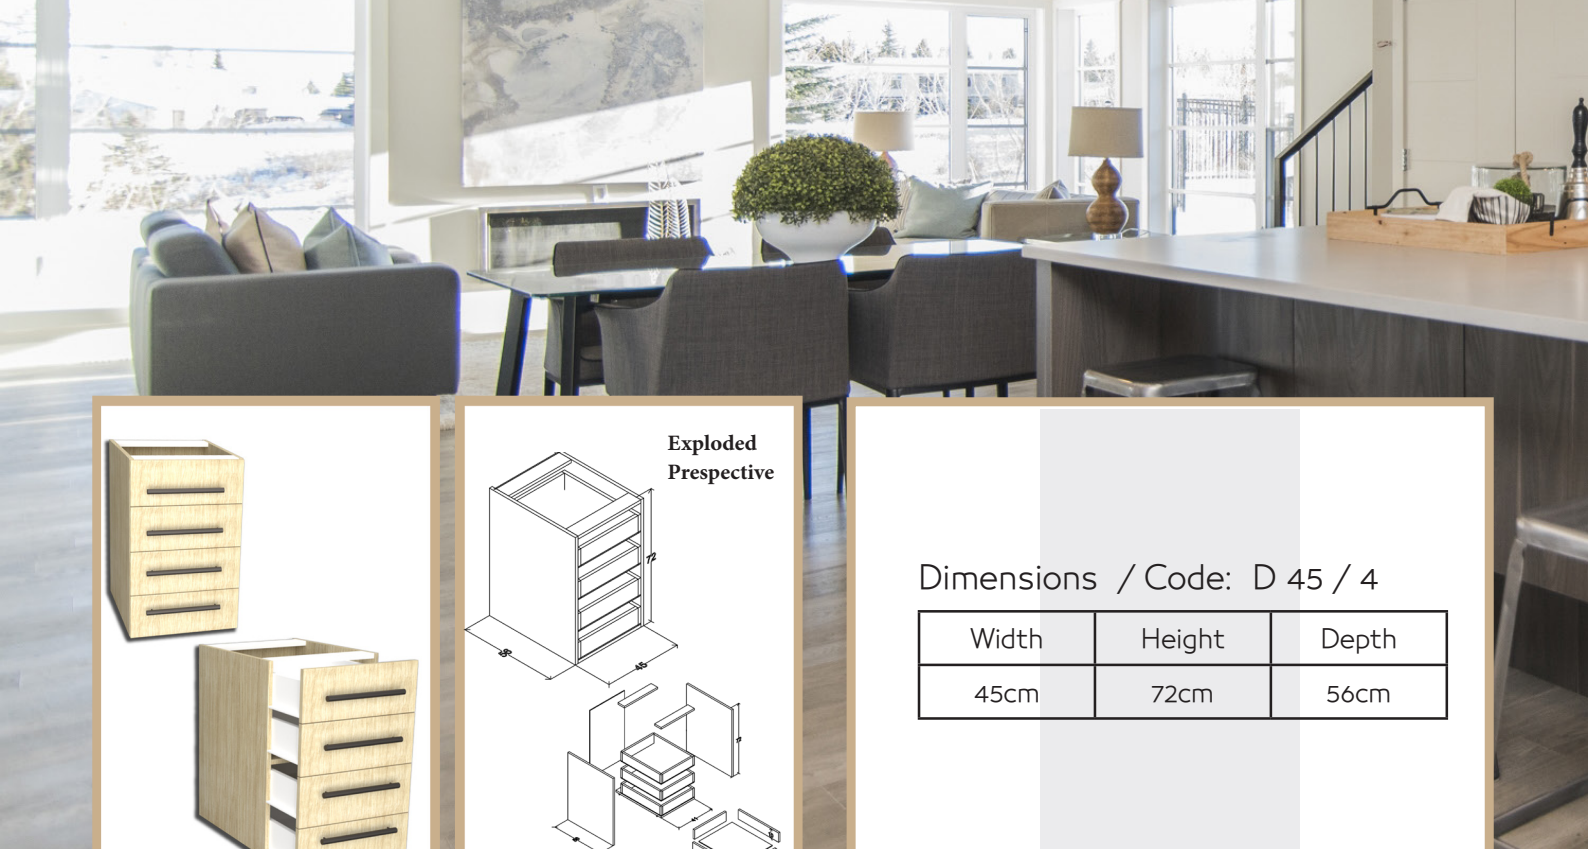

Dimensions / Code: W/DR 90

Width	Height	Depth
90cm	72cm	33cm

Dimensions / Code: W/F 90

Width	Height	Depth
90cm	36cm	33cm

Base Unit

Dimensions / Code: L/K 15

Width	Height	Depth
15cm	72cm	56cm

Dimensions / Code: L/K 20

Width	Height	Depth
20cm	72cm	56cm

Dimensions / Code: L/K 30

Width	Height	Depth
30cm	72cm	56cm

Dimensions / Code: L/S 40

Width	Height	Depth
40cm	72cm	56cm

Dimensions / Code: D 45 / 3

Width	Height	Depth
45cm	72cm	56cm

Dimensions / Code: D 45 / 2

Width	Height	Depth
45cm	72cm	56cm

Dimensions / Code: D 45 / 4

Width	Height	Depth
45cm	72cm	56cm

Dimensions / Code: L/S 45

Width	Height	Depth
45cm	72cm	56cm

Dimensions / Code: D 50 / 2

Width	Height	Depth
50cm	72cm	56cm

Dimensions / Code: D 50 / 4

Width	Height	Depth
50cm	72cm	56cm

Dimensions / Code: D 50 / 3

Width	Height	Depth
50cm	72cm	56cm

Dimensions / Code: L/S 50

Width	Height	Depth
50cm	72cm	56cm