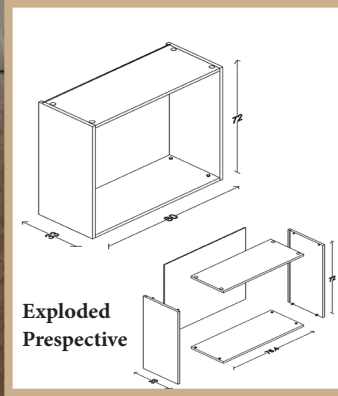

Dimensions / Code: W/F 60

Width	Height	Depth
60cm	36cm	33cm

Dimensions / Code: W/DR 60

Width	Height	Depth
60cm	72cm	33cm

Dimensions / Code: W/K 70

Width	Height	Depth
70cm	72cm	33cm

Dimensions / Code: W/DR 70

Width	Height	Depth
70cm	72cm	33cm

Dimensions / Code: W/K 80

Width	Height	Depth
80cm	72cm	33cm

Dimensions / Code: W/DR 80

Width	Height	Depth
80cm	72cm	33cm

Dimensions / Code: W/K 90

Width	Height	Depth
90cm	72cm	33cm

Dimensions / Code: W/DR 90

Width	Height	Depth
90cm	72cm	33cm

Dimensions / Code: W/F 90

Width	Height	Depth
90cm	36cm	33cm

Base Unit

Dimensions / Code: L/K 15

Width	Height	Depth
15cm	72cm	56cm

Dimensions / Code: L/K 20