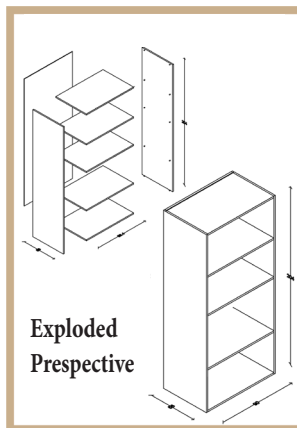

Dimensions / Code: T/A 60

Width	Height	Depth
60cm	204cm	56cm

Dimensions / Code: T/D 70

Width	Height	Depth
70cm	204cm	56cm

Dimensions / Code: T/UL 70

Width	Height	Depth
70cm	204cm	56cm

Dimensions / Code: T/D 80

Width	Height	Depth
80cm	204cm	56cm

Dimensions / Code: T/UL 80

Width	Height	Depth
80cm	204cm	56cm

Dimensions / Code: T/S 90

Width	Height	Depth
90cm	204cm	56cm

Dimensions / Code: T/D 90

Width	Height	Depth
90cm	204cm	56cm

Dimensions / Code: T 90

Width	Height	Depth
90cm	204cm	56cm

Dimensions / Code: T/AC 90

Width	Height	Depth
90cm	204cm	56cm

Dimensions / Code: T/BC 90

Width	Height	Depth
90cm	204cm	56cm

Wall Cabinets

Dimensions / Code: W/K 40

Dimensions / Code: D 80 / 2

Width	Height	Depth
80cm	72cm	56cm

Dimensions / Code: D 80 / 3

Width	Height	Depth
80cm	72cm	56cm

Dimensions / Code: L/D 80

Width	Height	Depth
80cm	72cm	56cm

Dimensions / Code: S 90