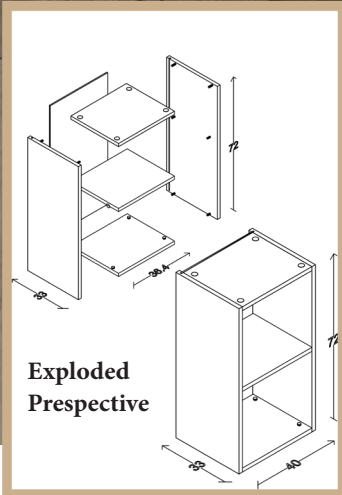

Width	Height	Depth
80cm	204cm	56cm

Dimensions / Code: T/UL 80

Width	Height	Depth
80cm	204cm	56cm

Dimensions / Code: T/S 90

Width	Height	Depth
90cm	204cm	56cm

Dimensions / Code: T/D 90

Width	Height	Depth
90cm	204cm	56cm

Dimensions / Code: T 90

Width	Height	Depth
90cm	204cm	56cm

Dimensions / Code: T/AC 90

Width	Height	Depth
90cm	204cm	56cm

Dimensions / Code: T/BC 90

Width	Height	Depth
90cm	204cm	56cm

Wall Cabinets

Dimensions / Code: W/K 40

Width	Height	Depth
40cm	72cm	33cm

Dimensions / Code: W/K 45

Width	Height	Depth
45cm	72cm	33cm

Dimensions / Code: W/K 50

Width	Height	Depth
50cm	72cm	33cm

Dimensions / Code: W/K 60

Width	Height	Depth
60cm	72cm	33cm

Dimensions / Code: W/DR 90

Width	Height	Depth
90cm	72cm	33cm

Dimensions / Code: W/F 90

Width	Height	Depth
90cm	36cm	33cm

Base Unit

Dimensions / Code: L/K 15

Width	Height	Depth
15cm	72cm	56cm

Dimensions / Code: L/K 20