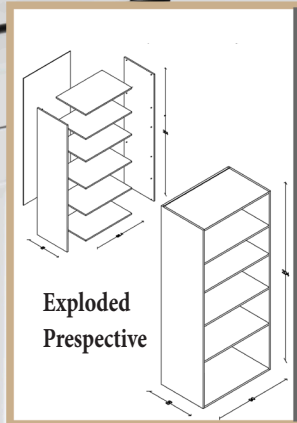

Dimensions / Code: T/A 60

Width	Height	Depth
60cm	204cm	56cm

Dimensions / Code: T/D 70

Width	Height	Depth
70cm	204cm	56cm

Dimensions / Code: T/UL 70

Width	Height	Depth
70cm	204cm	56cm

Dimensions / Code: T/D 80

Width	Height	Depth
80cm	204cm	56cm

Dimensions / Code: T/UL 80

Width	Height	Depth
80cm	204cm	56cm

Dimensions / Code: T/S 90

Width	Height	Depth
90cm	204cm	56cm

Dimensions / Code: T/D 90

Width	Height	Depth
90cm	204cm	56cm

Dimensions / Code: T 90

Width	Height	Depth
90cm	204cm	56cm

Dimensions / Code: T/AC 90

Width	Height	Depth
90cm	204cm	56cm

Dimensions / Code: T/BC 90

Width	Height	Depth
90cm	204cm	56cm

Wall Cabinets

Dimensions / Code: W/K 40

Width	Height	Depth
40cm	72cm	33cm

Dimensions / Code: W/K 45

Width	Height	Depth
45cm	72cm	33cm

Dimensions / Code: W/K 50

Width	Height	Depth
50cm	72cm	33cm

Dimensions / Code: W/K 60

Width	Height	Depth
60cm	72cm	33cm